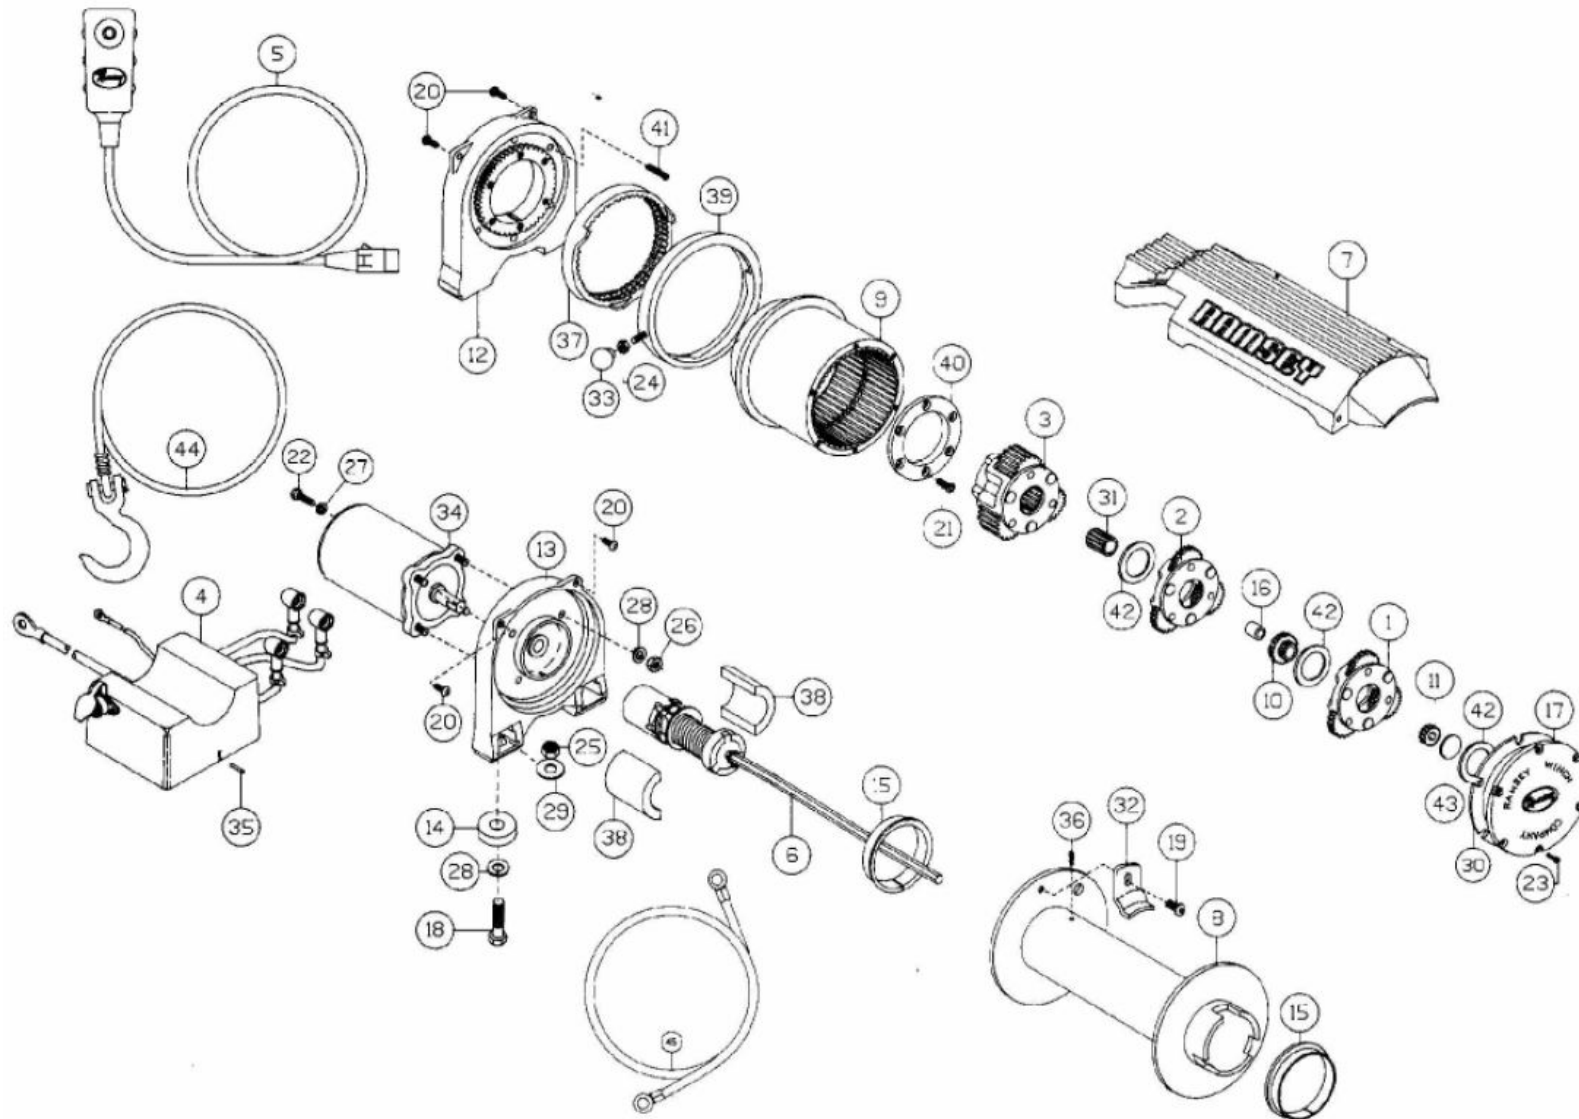

Ramsey PRO 6000

ProLux

Ramsey PRO 6000

Item No.	Qty. Req'd	Part No.	Description
1	1	247004	Gear Carrier Ass'y.-Input
2	1	247007	Gear Carrier Ass'y.-Intermediate
3	1	247006	Gear Carrier Ass'y.-Output
4	1	278101	Solenoid Ass'y.-12V
5	1	251110	Switch Ass'y.
6	1	296181	Brake/Shaft Assy.
7	1	296407	Cover Ass'y.-Drum
8	1	332128	Drum-Cable
9	1	334143	Gear-Ring, Output
10	1	334147	Gear-Intermediate Sun
11	1	334153	Gear-Input Sun
12	1	338249	End Bearing
13	1	338282	End Bearing-Motor
14	4	362249	Spacer
15	2	412056	Bushing-Drum
16	1	412061	Bushing-Shaft
17	1	413018	Cover-Gear Housing
18	4	414317	Capscrew 3/8-16NCx 1 3/4 Lg. Hx.Hd. Gr. 5 Z/P
19	1	414830	Capscrew 1/4-20NCx 3/8 Lg. Soc. Button Hd.
20	4	414823	Capscrew 1/4-20NCx 3/4 Lg. Soc. Button Hd. F/B
21	6	414861	Capscrew 1/4-20NCx 3/4 Lg. Flat Hd. Soc. NY-LOK
22	1	415001	Capscrew M6 x 1.0 Thrd.

Item No.	Qty. Req'd	Part No.	Description
23	6	416273	Capscrew #6-32NC x 3/8 Lg. Fil. Hd.
24	1	418029	Nut 5/16 -24NF Hx. Jam, Z/P
25	4	418035	Nut 3/8 -16NC Hx. Reg. Z/P
26	4	418040	Nut 3/8 -24NF Hx. Reg. Z/P
27	1	418157	Washer-1/4 Int. Teeth
28	8	418177	Lockwasher 3/8 Med. Sect. Z/P
29	4	418181	Washer-Flat 3/8 S.A.E. Z/P
30	1	442207	Gasket-Cover
31	1	444048	Gear-Output Sun
32	1	448071	Cable Anchor
33	1	452001	Knob-Shifter
34	1	458072	Motor-Electric 12V.
35	1	470053	Roll Pin 1/8 Dia.x 3/8 Lg.
36	1	470082	Pin
37	1	477002	Locking Ring
38	2	477004	Ring-Half
39	1	477011	Cam Ring
40	1	479007	Retainer-Ring Gear
41	6	494077	Spring
42	3	518020	Thrust Washer
43	1	518027	Thrust Disc
44	1	251119	Cable Assembly
45	1	289140	Cable-Ground