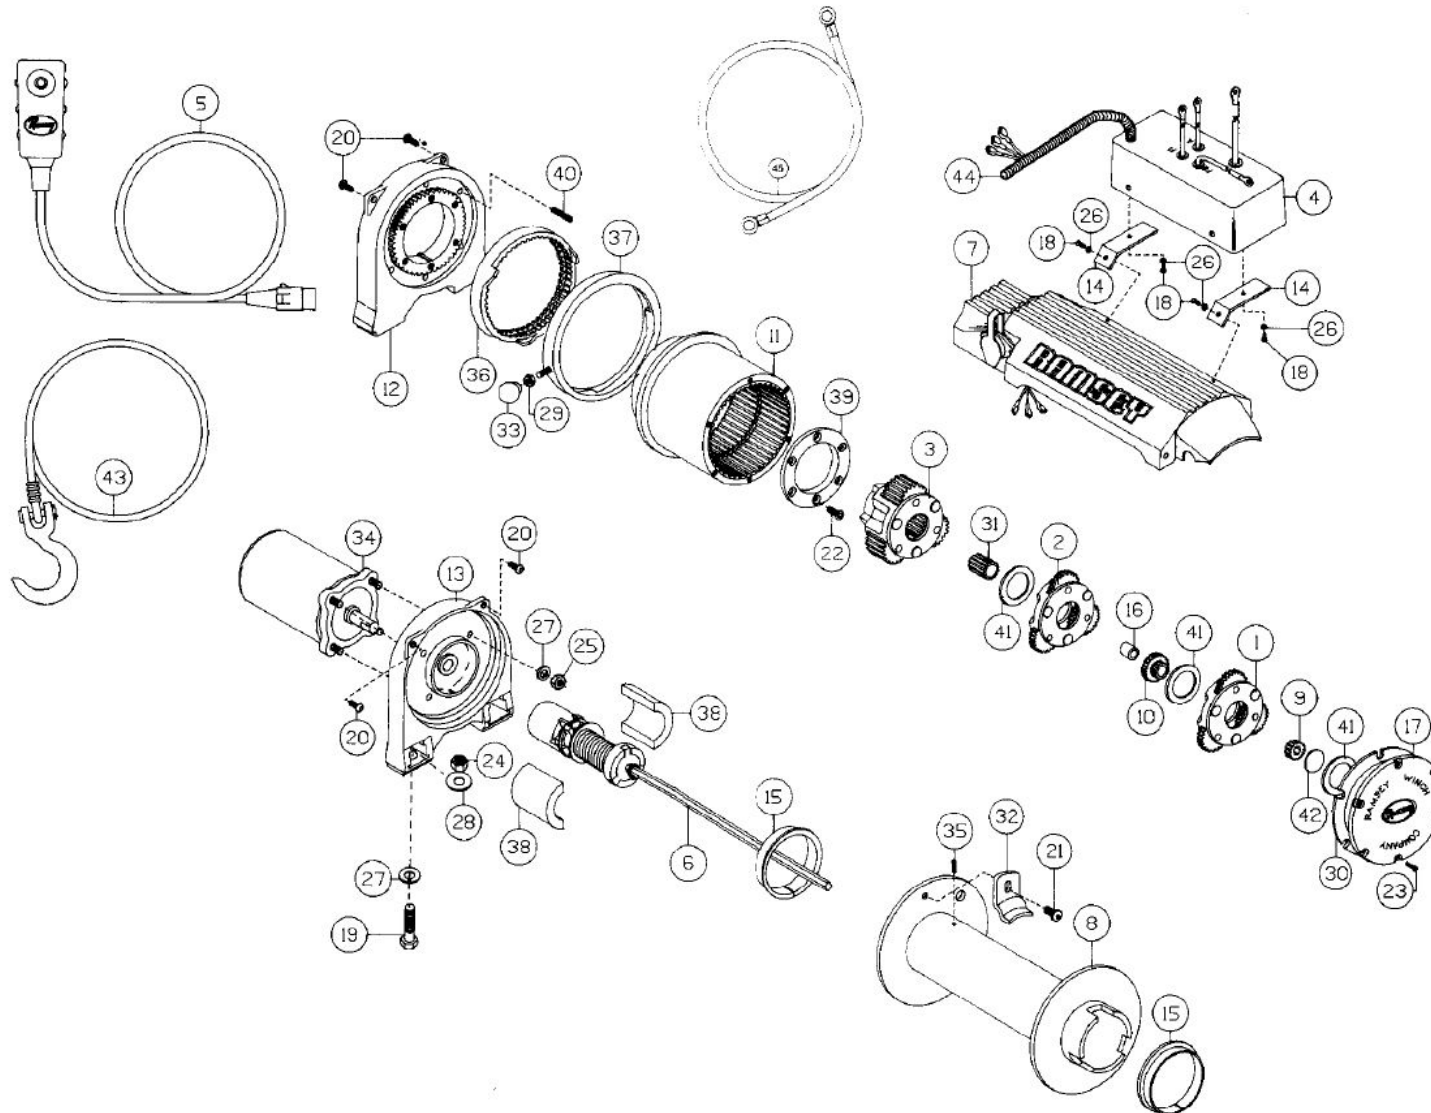

Ramsey PRO 8000

ProLux

Ramsey PRO 8000

Item No.	Qty. Req'd	Part No.	Description
1	1	247004	Gear Carrier Ass'y.-Input
2	1	247007	Gear Carrier Ass'y.-Intermediate
3	1	247008	Gear Carrier Ass'y.-Output
4	1	278091	Solenoid Ass'y.-12V
5	1	251110	Switch Ass'y.
6	1	296181	Brake/Shaft Ass'y.
7	1	296388	Drum Cover Ass'y.
8	1	332128	Drum-Cable
9	1	334153	Gear-Input Sun
10	1	334147	Gear-Intermediate Sun
11	1	334143	Gear-Ring, Output
12	1	338249	End Bearing
13	1	338282	End Bearing-Motor
14	2	408128	Bracket-Solenoid Mtg.
15	2	412056	Bushing-Drum
16	1	412061	Bushing-Shaft
17	1	413018	Cover-Gear Housing
18	4	414036	Capscrew 1/4-20NCx1/2 Lg. Hx.Hd. Gr. 5 F/B
19	4	414316	Capscrew 3/8-16NCx1 1/4 Lg. Hx.Hd. Gr. 5 Z/P
20	4	414839	Capscrew 1/4-20NCx7/8 Lg. Soc. Button Hd. F/B
21	1	414830	Capscrew 1/4-20NCx3/8 Lg. Soc. Button Hd.
22	6	414861	Capscrew 1/4-20NCx3/4 Lg. Flat Hd. Soc. NY-LOK

Item No.	Qty. Req'd	Part No.	Description
23	6	416273	Capscrew #6-32NCx3/8 Lg. Locwel Fillet Hd.
24	4	418035	Nut 3/8-16NC Hx. Reg. Z/P
25	4	418040	Nut 3/8-24NF Hx. Reg. Z/P
26	4	418157	Washer-1/4 Shake Proof
27	8	418177	Lockwasher 3/8 Med. Sect. Z/P
28	4	418181	Washer-Flat 3/8 S.A.E. Z/P
29	1	418029	Nut-5/16-24NF Hx. Jam, Z/P
30	1	442207	Gasket-Cover
31	1	444048	Gear-Output Sun
32	1	448046	Cable Anchor
33	1	452001	Knob-Shifter
34	1	458073	Motor-Electric 12V.
35	1	470053	Roll Pin 1/8 Dia.x3/8 Lg.
36	1	477002	Locking Ring
37	1	477011	Cam Ring
38	2	477004	Ring-Half
39	1	479007	Retainer-Ring Gear
40	6	494077	Spring
41	3	518020	Thrust Washer
42	1	518027	Thrust Disc
43	1	251118	Cable Assembly-5/8" Dia. x 95' Lg.
44	1	690505	Loom 14" Lg.
45	1	289140	Cable-Ground