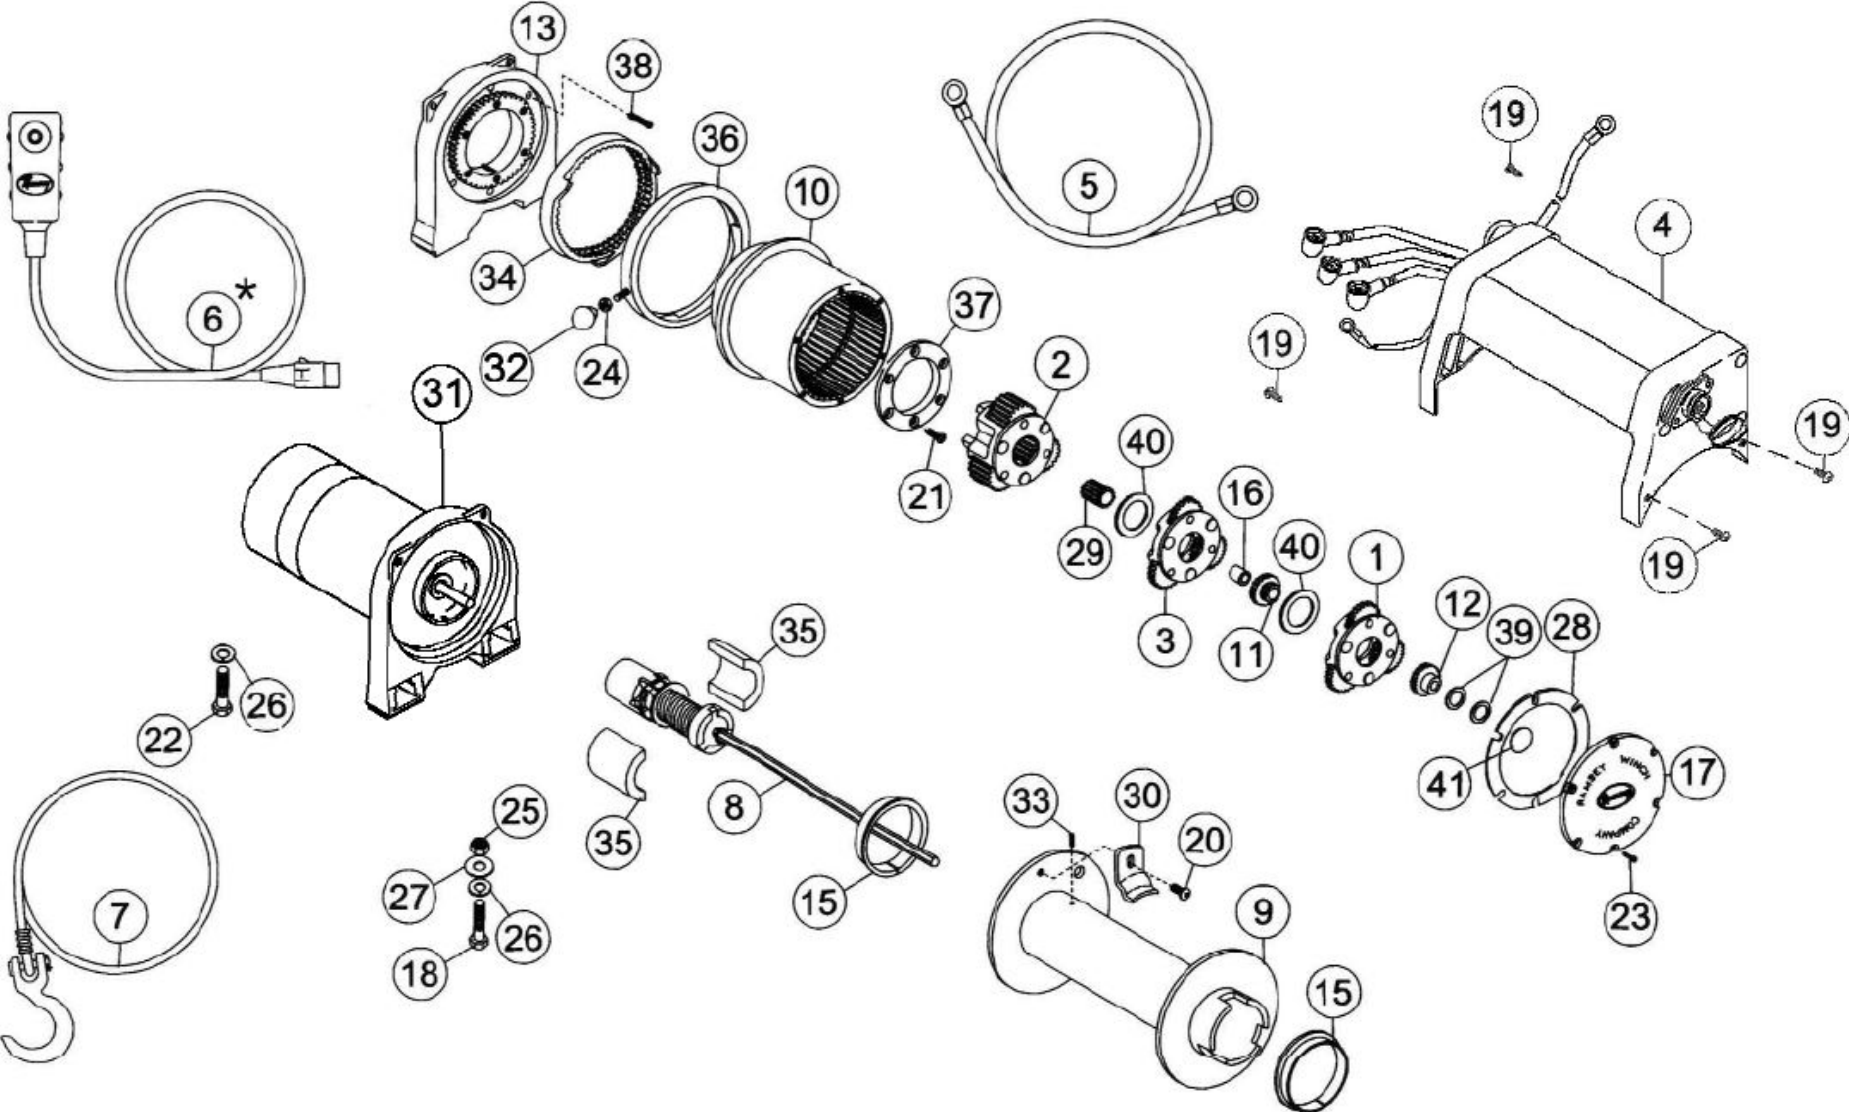

Ramsey Patriot 6000

Ramsey Patriot 6000

Item No.	Qty.	Part No.	Description
1	1	247024	GEAR CARRIER ASSY - INPUT
2	1	247006	GEAR CARRIER ASSY - OUTPUT
3	1	247007	GEAR CARRIER ASSY - INTERMEDIATE
4	1	278182	SOLENOID ASSY - 12V
	1	278186	SOLENOID ASSY - 24V
5	1	289140	CABLE ASSY - GROUND
*6	1	251110	SWITCH ASSY
7	1	251119	CABLE ASSY - 1/4 DIA. X 100'
8	1	296553	BRAKE/SHAFT ASSY
9	1	332128	DRUM-CABLE
10	1	334143	GEAR-RING
11	1	334147	GEAR-INTERMEDIATE SUN
12	1	444097	GEAR-INPUT SUN
13	1	338337	END BEARING-GEAR HOUSING
14			
15	2	412056	BUSHING-DRUM
16	1	412061	BUSHING-SHAFT
17	1	413018	COVER-GEAR HOUSING
18	4	414316	CAPSCREW 3/8-16NC X 1-1/4 LG HX HD GR5 PLTD
19	4	414823	CAPSCREW 1/4-20NC X 3/4 LG SOC BUTT HD F/B
20	1	414830	CAPSCREW 1/4-20NC X 3/8 LG BUTT HD
21	6	414861	CAPSCREW 1/4-20NC X 3/4 LG FLAT SOC HD NYLOK

Item No.	Qty.	Part No.	Description
22	1	414370	CAPSCREW 3/8-24NFX X 1/2 HX HD GR5 Z/P
23	6	416273	SCREW #6-32NC X 3/8 LG FIL HD F/B
24	1	418029	NUT 5/16-18NF HX JAM PLTD
25	4	418035	NUT 3/8-16NC HX REG PLTD
26	5	418177	LOCKWASHER-3/8 ID MED SECT PLTD
27	4	418181	WASHER-FLAT 3/8 ID SAE PLTD
28	1	442207	GASKET-COVER
29	1	444048	GEAR-OUTPUT SUN
30	1	448071	CABLE ANCHOR
31	1	296570	MOTOR-12V
	1	296591	MOTOR-24V
32	1	452001	KNOB-SHIFTER
33	1	470053	ROLL PIN 1/8 DIA X 3/8 LG
34	1	477002	LOCKING RING
35	2	477004	RING-HALF
36	1	477011	CAM RING
37	1	479007	RETAINER-RING GEAR
38	6	494077	SPRING
39	2	518019	THRUST WASHER
40	2	519020	THRUST WASHER
41	1	518027	THRUST DISC

Bitte nehmen Sie bei der Bestellung von Ersatzteilen Bezug auf die genannte Ramsey-Artikelnummer.
When ordering a spare part, please refer to these Ramsey code numbers.