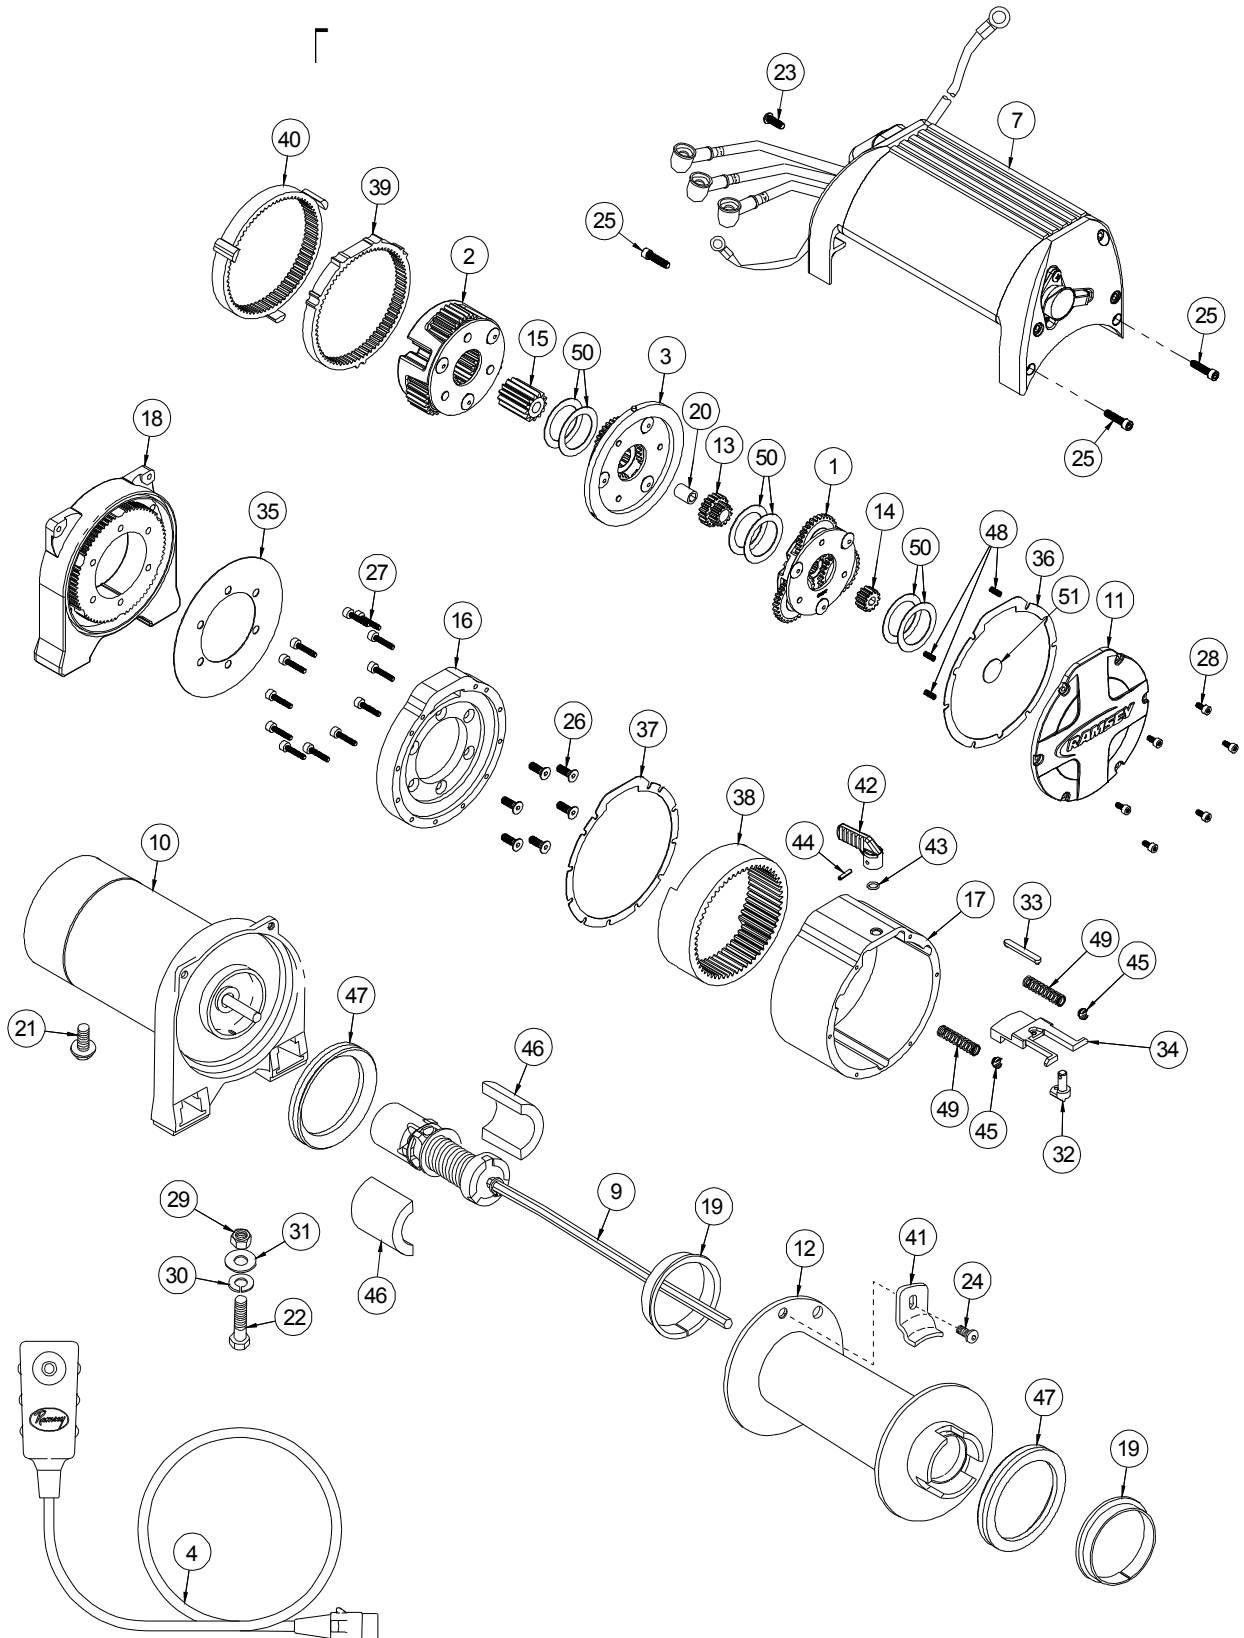

Ramsey Patriot 9500 UT

Ramsey Patriot 9500 UT

Item No.	Qty.	Part No.	Description	Item No.	Qty.	Part No.	Description
1	1	247009	GEAR CARRIER ASSEMBLY – INPUT	27	12	414960	BOLT-#8-32NC X 7/8 LG. SOC HD
2	1	247023	GEAR CARRIER ASSEMBLY – OUTPUT	28	6	416208	BOLT-#8-32NC X 1/2 LG. SOCKET HD
3	1	247037	GEAR CARRIER ASSY – INTERMEDIATE	29	6	418035	NUT 3/8-16NC HEX REG PLATED
4	1	251110	SWITCH ASSEMBLY	30	6	418177	LOCKWASHER – 3/8 ID MED SECT
5	1	251183	ROLLER FAIRLEAD	31	4	418181	WASHER-FLAT 3/8 ID SAE PLATED
6	1	251210	CABLE ASSEMBLY – 5/16 DIA X 105'	32	1	426052	ACTUATOR
7	1	278195	SOLENOID ASSEMBLY – 12V	33	1	426053	LINK – CLUTCH
8	1	289141	CABLE ASSEMBLY - GROUND	34	1	426056	PLUNGER – LOCKING
9	1	296181	BRAKE/INPUT SHAFT ASSEMBLY	35	1	442227	GASKET – GEAR HSG/END BEARING
10	1	297040	MOTOR 12V	36	1	442228	GASKET – GEAR HSG/COVER
11	1	328163	COVER-GEAR HOUSING	37	1	442229	GASKET – GEAR HSG/GEAR HSG
12	1	332219	DRUM – CABLE	38	1	444110	GEAR – OUTPUT RING
13	1	334147	GEAR – INTERMEDIATE SUN	39	1	444111	GEAR – INPUT RING
14	1	334154	GEAR – INPUT SUN	40	1	444112	GEAR – INTERMEDIATE RING
15	1	334197	GEAR – OUTPUT SUN	41	1	448046	CABLE ANCHOR
16	1	338361	GEAR HOUSING – OUTPUT	42	1	452007	HANDLE – CLUTCH
17	1	338362	GEAR HOUSING – INPUT	43	1	462064	O-RING – 5/16 ID X 1/16 THICK
18	1	338364	END BEARING – GEAR HOUSING	44	1	470050	ROLL PIN – 1/8 DIA X 5/8 LG
19	2	412056	BUSHING – DRUM	45	2	472080	SPRING GUIDE
20	1	412061	BUSHING – SHAFT	46	2	477004	RING – HALF
21	1	414092	CAPSCREW 5/16-18UNC X 3/8 LG HX	47	2	486082	SEAL – DRUM
22	6	414316	CAPSCREW 3/8-16NC X 1-1/4 HX HD	48	3	494077	SPRING – DRAG
23	1	414823	BOLT-1/4-20NC X 3/4 LG BUTTON HD	49	2	494104	SPRING – CLUTCH
24	1	414830	BOLT-1/4-20NC X 3/8 BUTTON HD	50	6	518020	THRUST WASHER
25	3	414986	BOLT-1/4-20NC X 1 LG SOCKET HD	51	1	518027	THRUST DISC
26	6	414861	BOLT-1/4-20NC X 3/4 LG FLAT SOC HD				