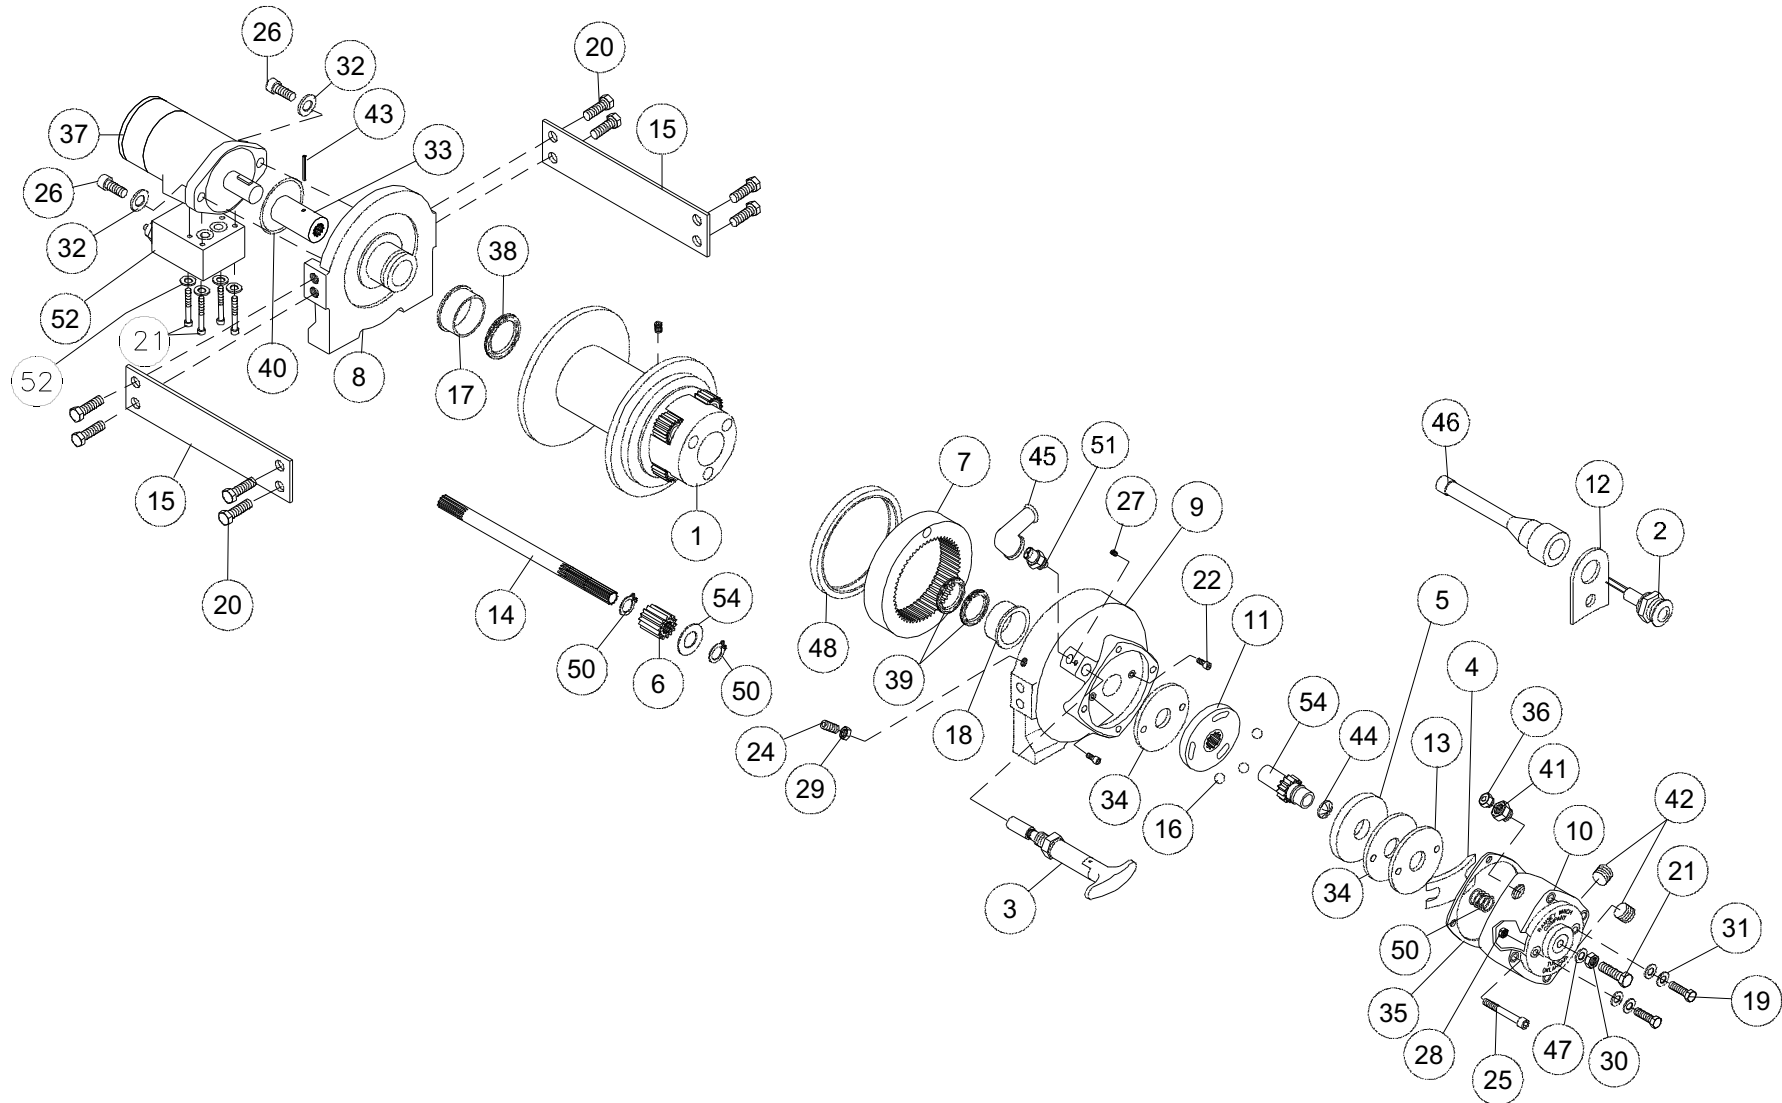

Ramsey RPH 8000 pneumatischer Freilauf

Ramsey RPH 8000 air clutch

Ramsey RPH 8000 pneumatischer Freilauf

Ramsey RPH 8000 air clutch

Item No.	Quantity	Part No.	Description	Item No.	Quantity	Part No.	Description
1	1	234166	DRUM ASSEMBLY "STANDARD"	26	2	418034	NUT 3/8-16NC HEX.REG.
2	1	299693	PLUNGER ASSY.	27	1	418036	NUT 3/8-16NC HEX. JAM
3	1	306035	SPRING-FLAT, Brake	28	1	418061	NUT-1/2-13NC HEX. JAM
4	1	314017	CAM PLATE-"A" ROTATION	29	1	418088	NUT-JAM 5/8-18NF HX Z/P
	1	314018	CAM PLATE-"B" ROTATION	30	4	418184	WASHER-3/8 I.D. X 5/8 O.D. X 1/16 FLAT ALUM
5	1	334174	GEAR-OUTPUT, SUN	31	2	418218	LOCKWASHER-1/2 I.D. MED. SECT.
6	1	444084	GEAR-RING	32	1	431014	COUPLING-HYD. MOTOR
7	1	338326	END BEARING-MOTOR	33	2	438018	PLATE-BRAKE
8	1	338327	HOUSING-GEAR, END BEARING	34	1	442212	GASKET-Brake Housing
9	1	338328	HOUSING-BRAKE	35	1	456008	RELIEF FITTING
10	1	314019	HUB-PLATE	36	1	458075	MOTOR-HYD. (FOR MODEL WITH COUNTERBALANCE VALVE)
11	1	352021	RETAINER PLATE	37	1	462046	O-RING
12	1	357490	SHAFT-INPUT	38	2	462047	QUAD-RING
13	2	395172	TIE PLATE	39	1	462048	O-RING
14	3	400007	BALL	40	1	468002	REDUCER
15	1	412084	BUSHING-DRUM, MOTOR END	41	2	468018	PIPE PLUG
16	1	412085	BUSHING-DRUM, GEAR	42	1	470033	SPIROL PIN
17	2	414273	BOLT-3/8-16NC X 1-3/4" LG, hexhead GR. 5	43	1	472051	PLUG
18	8	414581	CAPSCREW-1/2-13NC X 3/4" LG. hexhead GR. 5, zinc	44	1	472052	PLUG
19	1	414622	BOLT-1/2-13NC X 2-1/4" LG, hexhead, GR. 5, ALL-Thread	45	1	486076	SEAL
20	2	414836	CAPSCREW-1/4-20NC X 1/2" LG, hex sockethead	46	1	486080	SEAL-GEAR HSG.
21	4	414159	CAPSCREW-5/16-18NC X 2-1/2" LG, HX. HD., GR5 Z/P	47	1	518037	SHIM
22	1	414926	SETSCREW-3/8-16NC X 1" LG, SOCKET, NYLON	48	2	490003	SNAP RING
23	4	414934	CAPSCREW-3/8-16NC X 2-3/4" LG, hex sockethead	49	1	494010	SPRING
24	2	414952	CAPSCREW-1/2-13NC X 1-1/2" LG, sockethead	50	1	518047	WASHER-THRUST
25	1	416016	SETSCREW-1/4-20NC X 1/4" LG hex sockethead	51	1	340077	SHAFT - BRAKE