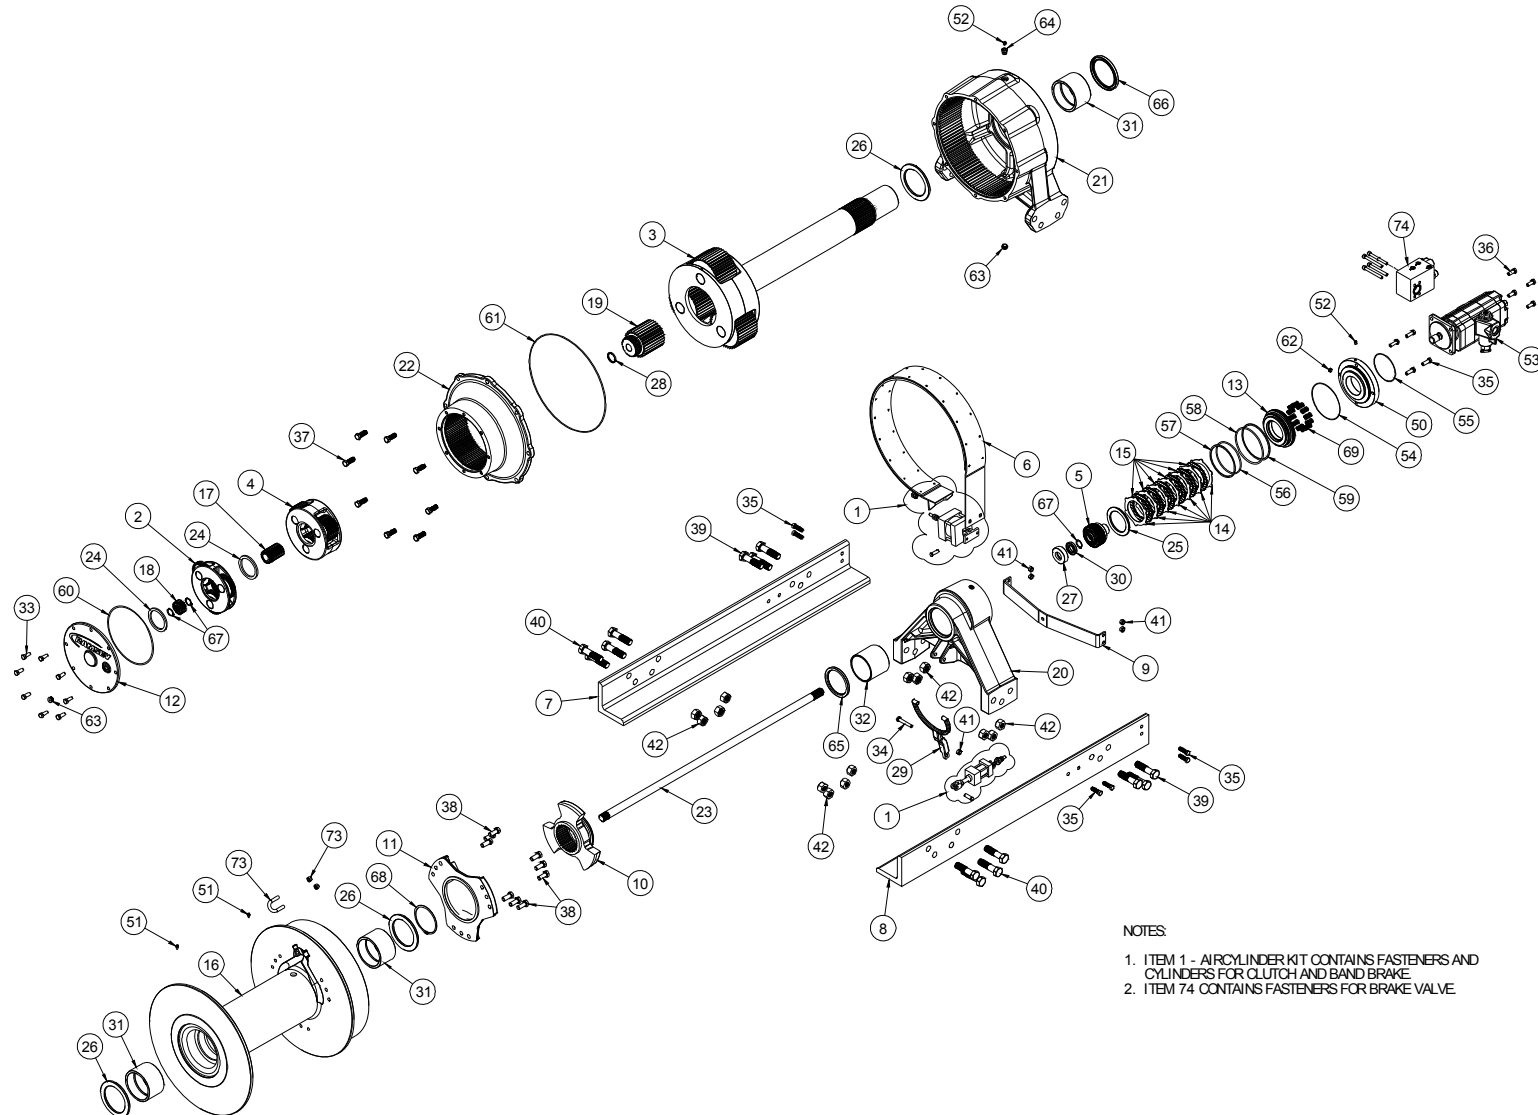

Ramsey Wildcat 100 K

ProLux

NOTES:
1. ITEM 1 - AIR CYLINDER KIT CONTAINS FASTENERS AND CYLINDERS FOR CLUTCH AND BAND BRAKE
2. ITEM 74 CONTAINS FASTENERS FOR BRAKE VALVE

Ramsey Wildcat 100 K

ITEM	QTY	PART NO	DESCRIPTION	ITEM	QTY	PART NO	DESCRIPTION
1	1	256131	AIR CYLINDER KIT	38	9	414665	BOLT-5/8-11NCX2LG, HXHD, Z/P, GR.5
2	1	296672	INPUT CARRIER ASSEMBLY	39	6	414814	BOLT- 1-8NC X 4.5 LG, HXHD, GR8
3	1	296693	OUTPUT CARRIER ASSEMBLY	40	8	414815	BOLT- 1-8NC X 4 LG, HXHD, GR8
4	1	296694	INTERMEDIATE CARRIER ASSEMBLY	41	5	418069	NUT-1/2-13NC HEX REG
5	1	296952	SPRAG BRAKE ASSEMBLY	42	14	418115	NUT-1-8NC HEX REG
6	1	299752	BAND BRAKE				
7	1	303160	FRAME RAIL-LH	44	1	432018	FITTING JIC O-RING EL
8	1	303161	FRAME RAIL-RH	45	4	432023	FITTING JIC O-RING NIPPLE
9	1	312576	SUPPORT BRACKET, AIR CYLINDER	46	1	432048	FITTING JIC SWIVEL TEE
10	1	324513	CLUTCH	47	2	432049	FITTING JIC BRANCH TEE
11	1	324515	DRUM DRIVER	48	1	432053	FITTING JIC PIPE NIPPLE
12	1	328175	COVER-GEAR END	49	1	432054	FITTING JIC SWIVEL EL
13	1	330016	PISTON-BRAKE	50	1	438043	BRAKE COVER
14	7	330017	STATOR PLATE-BRAKE	51	2	456001	LUBE FITTING
15	6	330018	FRICTION PLATE-BRAKE	52	2	456008	RELIEF FITTING
16	1	332254	DRUM	53	1	458177	MOTOR
17	1	334226	GEAR-INTERMEDIATE SUN	54	1	462063	O-RING 2-165
18	1	334227	GEAR-INPUT SUN	55	1	462081	O-RING 2-159
19	1	334232	GEAR-OUTPUT SUN	56	1	462082	O-RING 2-358
20	1	338404	BEARING SUPPORT, MOTOR END	57	1	462083	BACKUP RING 8-357
21	1	338405	BEARING SUPPORT-GEAR END	58	1	462084	O-RING 2-362
22	1	338411	RING GEAR	59	1	462085	BACKUP RING 8-362
23	1	357539	SHAFT-INPUT	60	1	462093	O-Ring 2-275
24	2	362301	SPACER	61	1	462097	ORING 2 -284
25	1	362305	SPACER-BRAKE	62	1	468016	PIPE PLUG
26	3	362319	SPACER-OUTPUT SHAFT	63	2	468041	PLUG
27	1	362323	SPACER-BEARING	64	1	468042	REDUCER
28	1	362324	SPACER-OUTPUT SUN	65	1	486099	OIL SEAL
29	1	370062	YOKE-CLUTCH	66	1	486100	OIL SEAL
30	1	402142	BEARING BALL	67	3	490068	RETAINING RING 5100-125
31	3	412143	BUSHING-DRUM	68	1	490069	RETAINING RING 5100-500
32	1	412144	BUSHING-MOTOR END	69	12	494129	BRAKE SPRING
33	8	414521	CAPSCREW-1/2-13NCX1LG HXHD	70	1	509137	HOSE
34	1	414545	CAPSCREW-1/2-13NCX3.5LG, HXHD, Z/P, GR.5	71	1	509140	HOSE
35	10	414556	BOLT-1/2-13NCX1.75, HXD, GR5	72	3	509141	HOSE
36	4	414561	CAPSCREW-1/2-13NCX1.25 HXHD GR.5	73	1	514023	U-BOLT
37	8	414658	BOLT-5/8-11NCX1.5LG, HXHD, Z/P, GR.5	74	1	516048	BRAKE VALVE

Bitte nehmen Sie bei der Bestellung von Ersatzteilen Bezug auf die genannte Ramsey-Artikelnummer.
When ordering a spare part, please refer to these Ramsey code numbers.