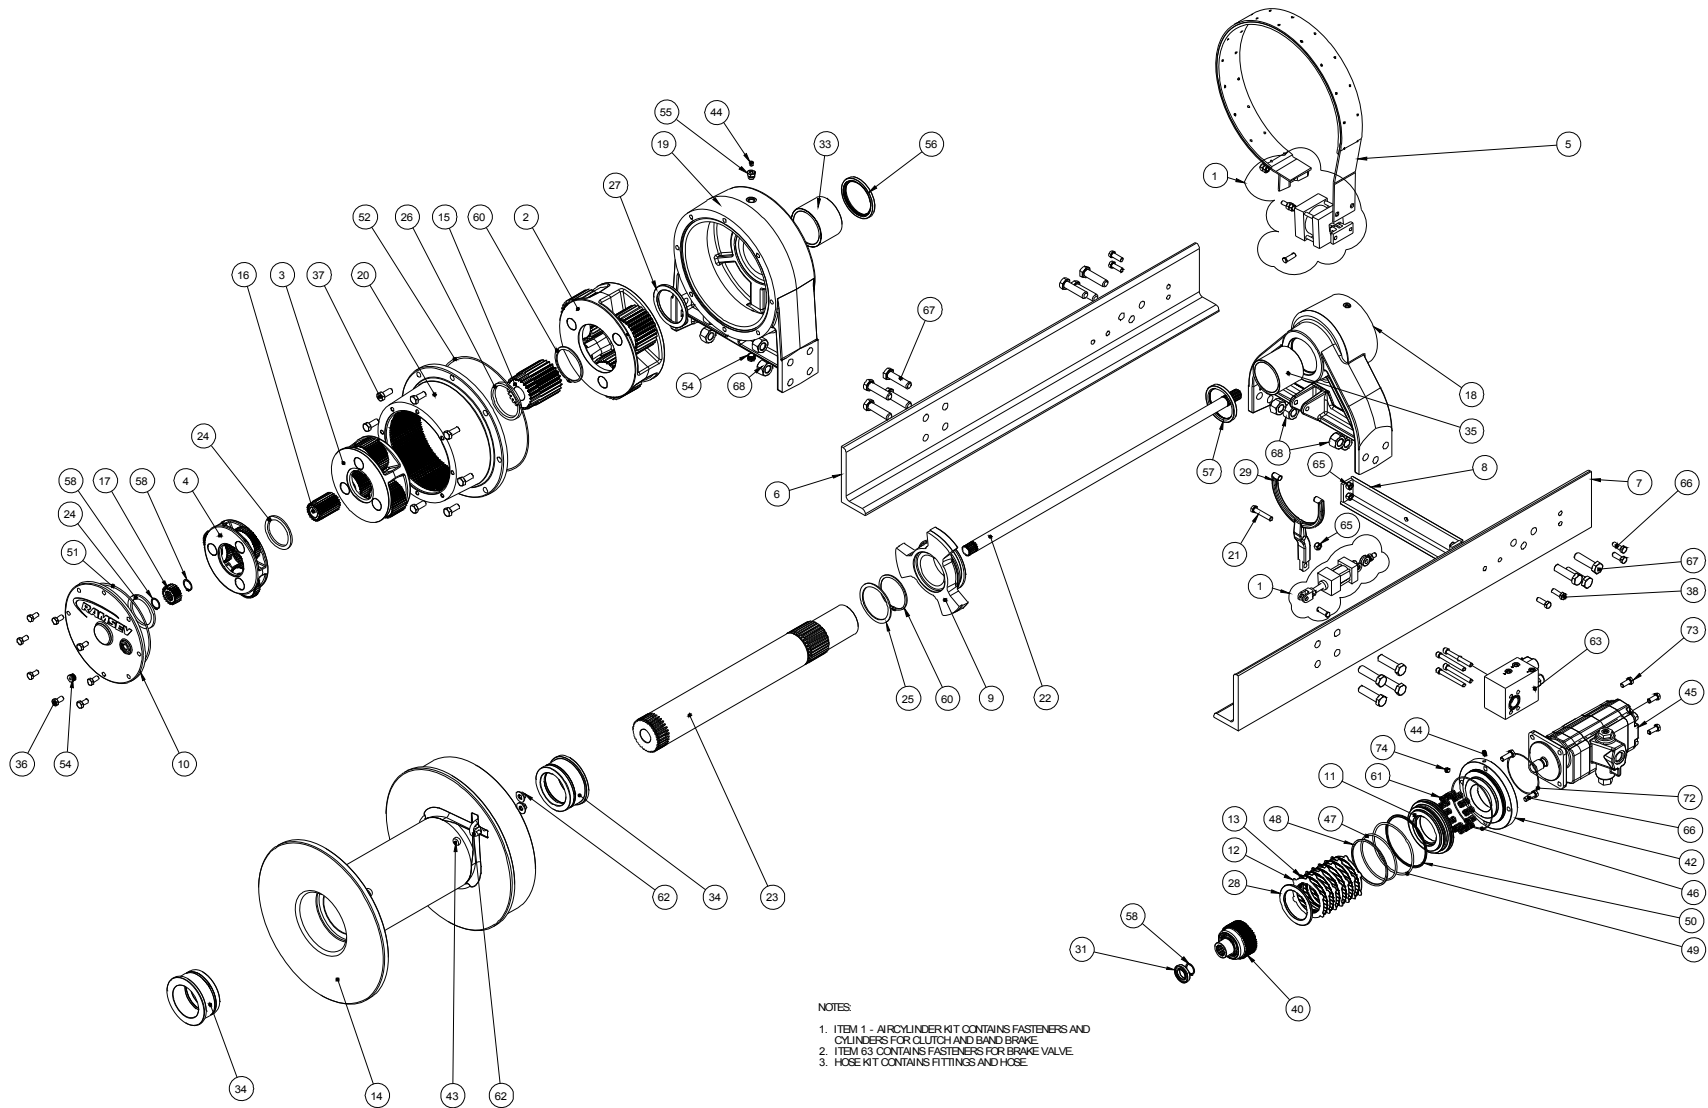

Ramsey Wildcat 80 K

ProLux

Ramsey Wildcat 80 K

ITEM	QTY	PART NO	DESCRIPTION	ITEM	QTY	PART NO	DESCRIPTION
1	1	256131	AIR CYLINDER KIT	38	2	414551	BOLT-1/2-13NCX1 1/2LG HXHD,GR5/FB
2	1	296670	OUTPUT CARRIER ASSEMBLY	39	1	432018	FITTING JIC O-RING EL
3	1	296671	INTERMEDIATE CARRIER ASSEMBLY	40	1	296952	SPRAG BRAKE HUB ASSEMBLY
4	1	296672	INPUT CARRIER ASSEMBLY	41	4	432023	FITTING JIC O-RING NIPPLE
5	1	299748	BAND BRAKE	42	1	438043	BRAKE COVER
6	1	303150	LH MOUNTING ANGLE	43	2	456001	FITTING-LUBE, 3/16 DRIVE FIT, SHORT
7	1	303151	RH MOUNTING ANGLE	44	2	456008	FITTING-RELIEF1/8-27NPTF, 15 PSI MAX
8	1	312574	CLUTCH CYLINDER SUPPORT BRACKET	45	1	458164	MOTOR-HYD, 3.21/5.78 CU.IN., 2 SPD
9	1	324510	CLUTCH	46	1	462063	O-RING 2-165
10	1	328167	GEAR HOUSING COVER	47	1	462082	O-RING 2-358
11	1	330016	BRAKE PISTON	48	1	462083	BACK UP RING
12	7	330017	STRATOR PLATE	49	1	462084	O-RING 2-362
13	6	330018	DISC-BRAKE	50	1	462085	BACK UP RING
14	1	332229	DRUM	51	1	462092	O-RING 2-275
15	1	334198	GEAR-SUN	52	1	462093	O-RING 2-280
16	1	334199	GEAR-SUN	53	1	432053	FITTING JIC O-RING NIPPLE
17	1	334200	GEAR-SUN	54	2	468041	PLUG, -8 SAE, 3/4"-16 UNF
18	1	338378	END BEARING-MOTOR SIDE	55	1	468042	REDUCER-3/4-16 SAE O-RING X 1/8NPTF
19	1	338380	END BEARING-GEAR SIDE	56	1	486087	SEAL-OIL-SHAFT-SKF 42419
20	1	338381	HOUSING-GEAR	57	1	486088	SEAL-OIL-SHAFT-SKF 38653
21	1	414543	CAPSCREW-1/2-13NCX3LG,HXHD, GR 5	58	3	490006	SNAP RING 5100-125
22	1	357529	INPUT SHAFT	59	1	432054	FITTING JIC SWIVEL EL
23	1	357530	SHAFT-OUTPUT	60	2	490056	SNAP RING 5100-425
24	2	362301	SPACER	61	12	494129	SPRING-BRAKE
25	1	362302	SPACER-SHAFT	62	1	514023	U-BOLT W/2 NUTS
26	1	362303	SPACER 80K WINCH	63	1	516048	COUNTER BALANCE BLOCK
27	1	362304	SPACER				
28	1	362305	SPACER	65	5	418069	NUT-1/2-13NC HEX REG,Z/P
29	1	370062	YOKE-SHIFTER	66	8	414556	CAPSCREW-1/2-13NCX1 3/4 HXHD GR.5
30	1	432048	FITTING JIC SWIVEL TEE	67	14	414790	BOLT-7/8-9NC X 3.25 LG,HXHD,GR8, Z/P
31	1	402132	BALL BEARING	68	14	418108	NUT-7/8-9NC HEX REG Z/P
32	2	432049	FITTING JIC BRANCH TEE	69	1	509137	HOSE
33	1	412119	END BEARING BUSHING	70	2	509140	HOSE
34	2	412120	DRUM BUSHING	71	3	509141	HOSE
35	1	412121	END BEARING BUSHING	72	1	462081	ORING 2-159
36	8	414521	CAPSCREW-1/2-13NCX1LG HXHD GR 5	73	4	414578	BOLT-1/2-13NC X 1 1/4 LG, HXHD, GR 5
37	8	414658	BOLT-5/8-11NCX1 1/2LG,HXHD,Z/P,GR.5	74	1	468016	PIPE PLUG 1/8-27 NPTF

Bitte nehmen Sie bei der Bestellung von Ersatzteilen Bezug auf die genannte Ramsey-Artikelnummer.
When ordering a spare part, please refer to these Ramsey code numbers.