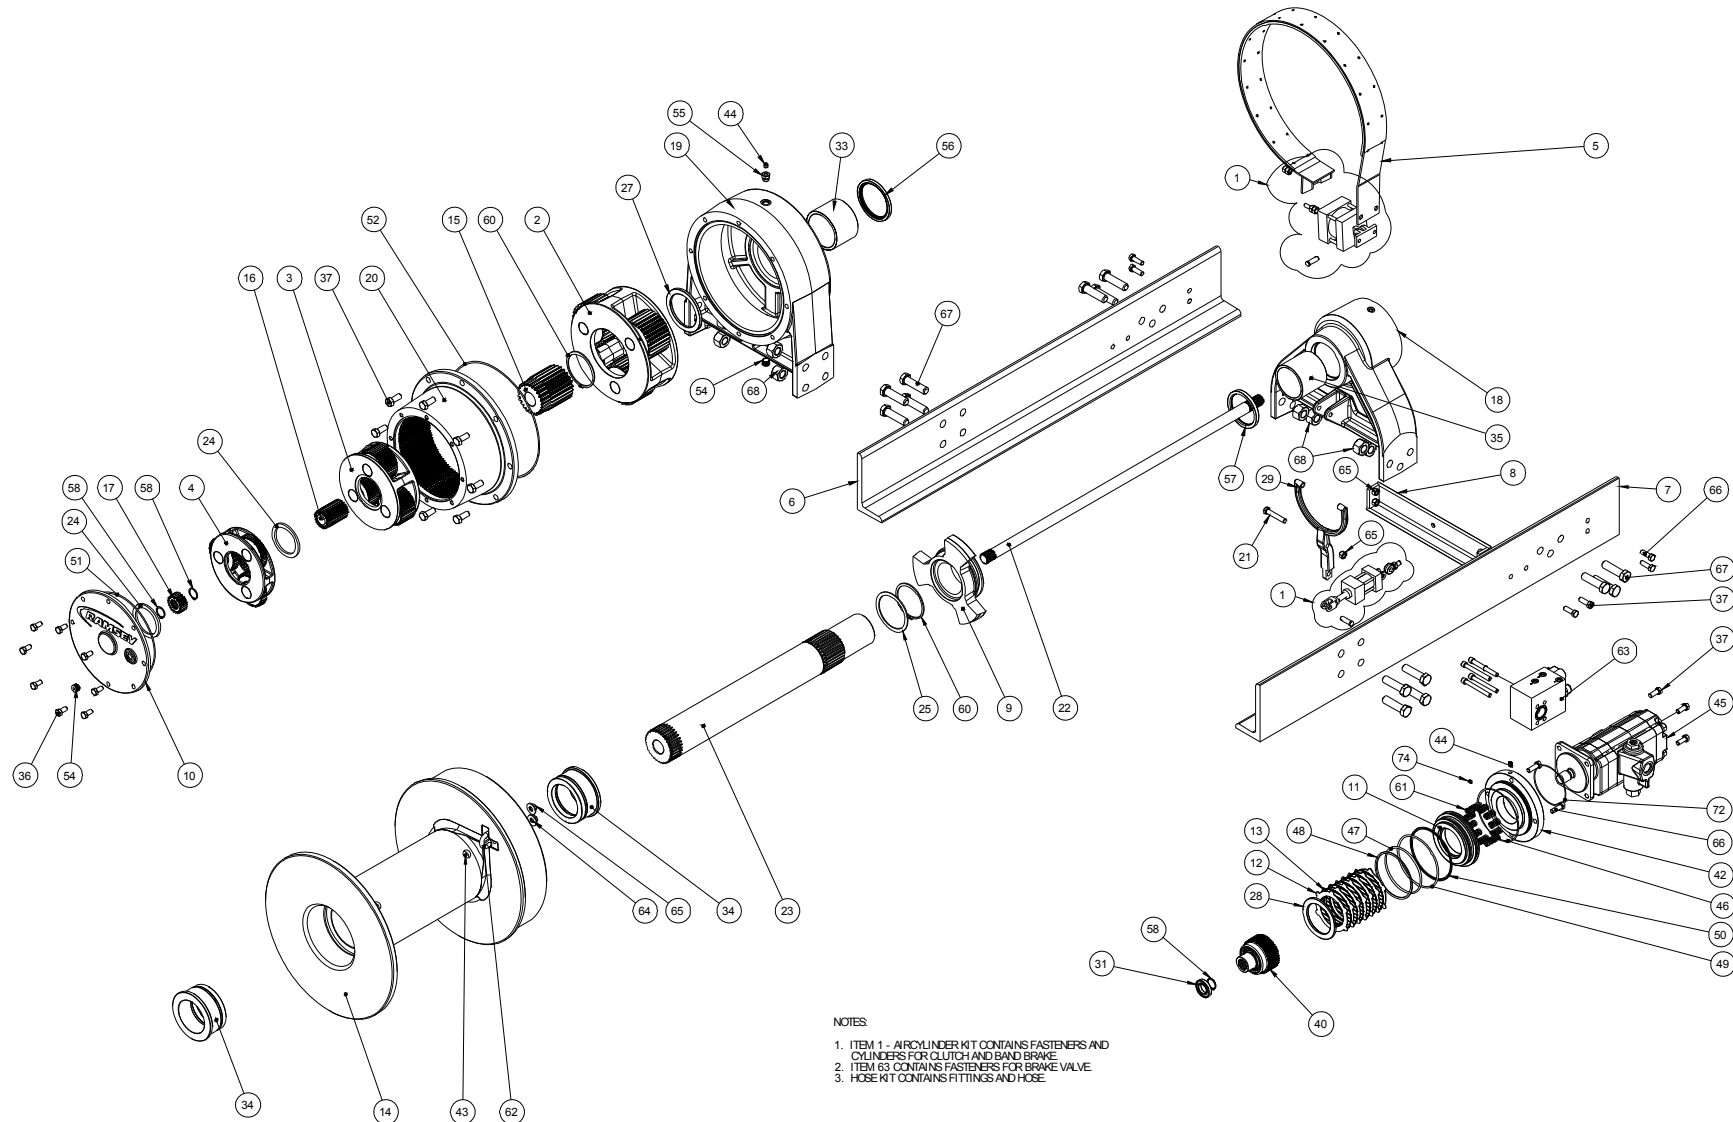

Ramsey Wildcat 60 K

ProLux

NOTES

Ramsey Wildcat 60 K

ITEM	QTY	PART NO	DESCRIPTION	ITEM	QTY	PART NO	DESCRIPTION
1	1	256131	AIR CYLINDER	38			NOT USED
2	1	296691	OUTPUT CARRIER ASSEMBLY	39	1	432018	FITTING JIC O-RING EL
3	1	296690	INTERMEDIATE CARRIER ASSEMBLY	40	1	296952	SPRAG BRAKE HUB ASSEMBLY
4	1	296689	INPUT CARRIER ASSEMBLY	41	4	432023	FITTING JIC O-RING NIPPLE
5	1	299749	BAND BRAKE	42	1	438043	BRAKE COVER
6	1	303146	LH MOUNTING ANGLE	43	2	456001	FITTING-LUBE, 3/16 DRIVE FIT, SHORT
7	1	303147	RH MOUNTING ANGLE	44	2	456008	FITTING-RELIEF1/8-27NPTF, 15 PSI MAX
8	1	312574	CLUTCH CYLINDER SUPPORT BRACKET	45	1	458148	MOTOR-HYD
9	1	324509	CLUTCH	46	1	462063	O-RING 2-165
10	1	328172	GEAR HOUSING COVER	47	1	462082	O-RING 2-358
11	1	330016	BRAKE PISTON	48	1	462083	BACK UP RING
12	7	330017	STATOR PLATE	49	1	462084	O-RING 2-362
13	6	330018	DISC-BRAKE	50	1	462085	BACK UP RING
14	1	332238	DRUM	51	1	462090	O-RING 2-270
15	1	334217	GEAR-SUN OUTPUT	52	1	462089	O-RING 2-279
16	1	334220	GEAR-SUN INTERMEDIATE	53	1	432053	FITTING JIC O-RING NIPPLE
17	1	334222	GEAR-SUN INPUT	54	2	468041	PLUG, -8 SAE, 3/4"-16 UNF
18	1	338378	END BEARING-MOTOR SIDE	55	1	468042	REDUCER-3/4-16 SAE O-RING X 1/8NPTF
19	1	338389	END BEARING-GEAR SIDE	56	1	486094	SEAL-OIL-SHAFT
20	1	338390	HOUSING-GEAR	57	1	486095	SEAL-OIL-SHAFT
21	1	414543	CAPSCREW-1/2-13NCX3LG,HXHD, GR 5	58	3	490006	SNAP RING 5100-125
22	1	357186	INPUT SHAFT	59	1	432054	FITTING JIC SWIVEL EL
23	1	357187	SHAFT-OUTPUT	60	2	490062	SNAP RING 5100-375
24	2	362301	SPACER	61	12	494129	SPRING-BRAKE
25	1	362311	SPACER-SHAFT	62	1	514021	U-BOLT
26			NOT USED	63	1	516048	COUNTER BALANCE BLOCK
27	1	362312	SPACER	64	2	418223	FLATWASHER 1/2
28	1	362305	SPACER	65	7	418069	NUT-1/2-13NC HEX REG,Z/P
29	1	370062	YOKE-SHIFTER	66	8	414556	CAPSCREW-1/2-13NCX1 3/4 HXHD GR.5
30	1	432048	FITTING JIC SWIVEL TEE	67	14	414790	BOLT-7/8-9NC X 3.25 LG,HXHD,GR8,PLATED
31	1	402132	BALL BEARING	68	14	418108	NUT-7/8-9NC HEX REG Z/P
32	2	432049	FITTING JIC BRANCH TEE	69	1	509137	HOSE
33	1	412135	END BEARING BUSHING	70	2	509140	HOSE
34	2	412137	DRUM BUSHING	71	3	509141	HOSE
35	1	412136	END BEARING BUSHING	72	1	462081	ORING 2-159
36	8	414277	CAPSCREW-3/8-16NCX1LG HXHD GR 5	73			NOT USED
37	14	414578	CAPSCREW-1/2-13NCX1 1/4,HXHD,GR5,ZP	74	1	468016	PIPE PLUG 1/8-27NPTF

Bitte nehmen Sie bei der Bestellung von Ersatzteilen Bezug auf die genannte Ramsey-Artikelnummer.
When ordering a spare part, please refer to these Ramsey code numbers.