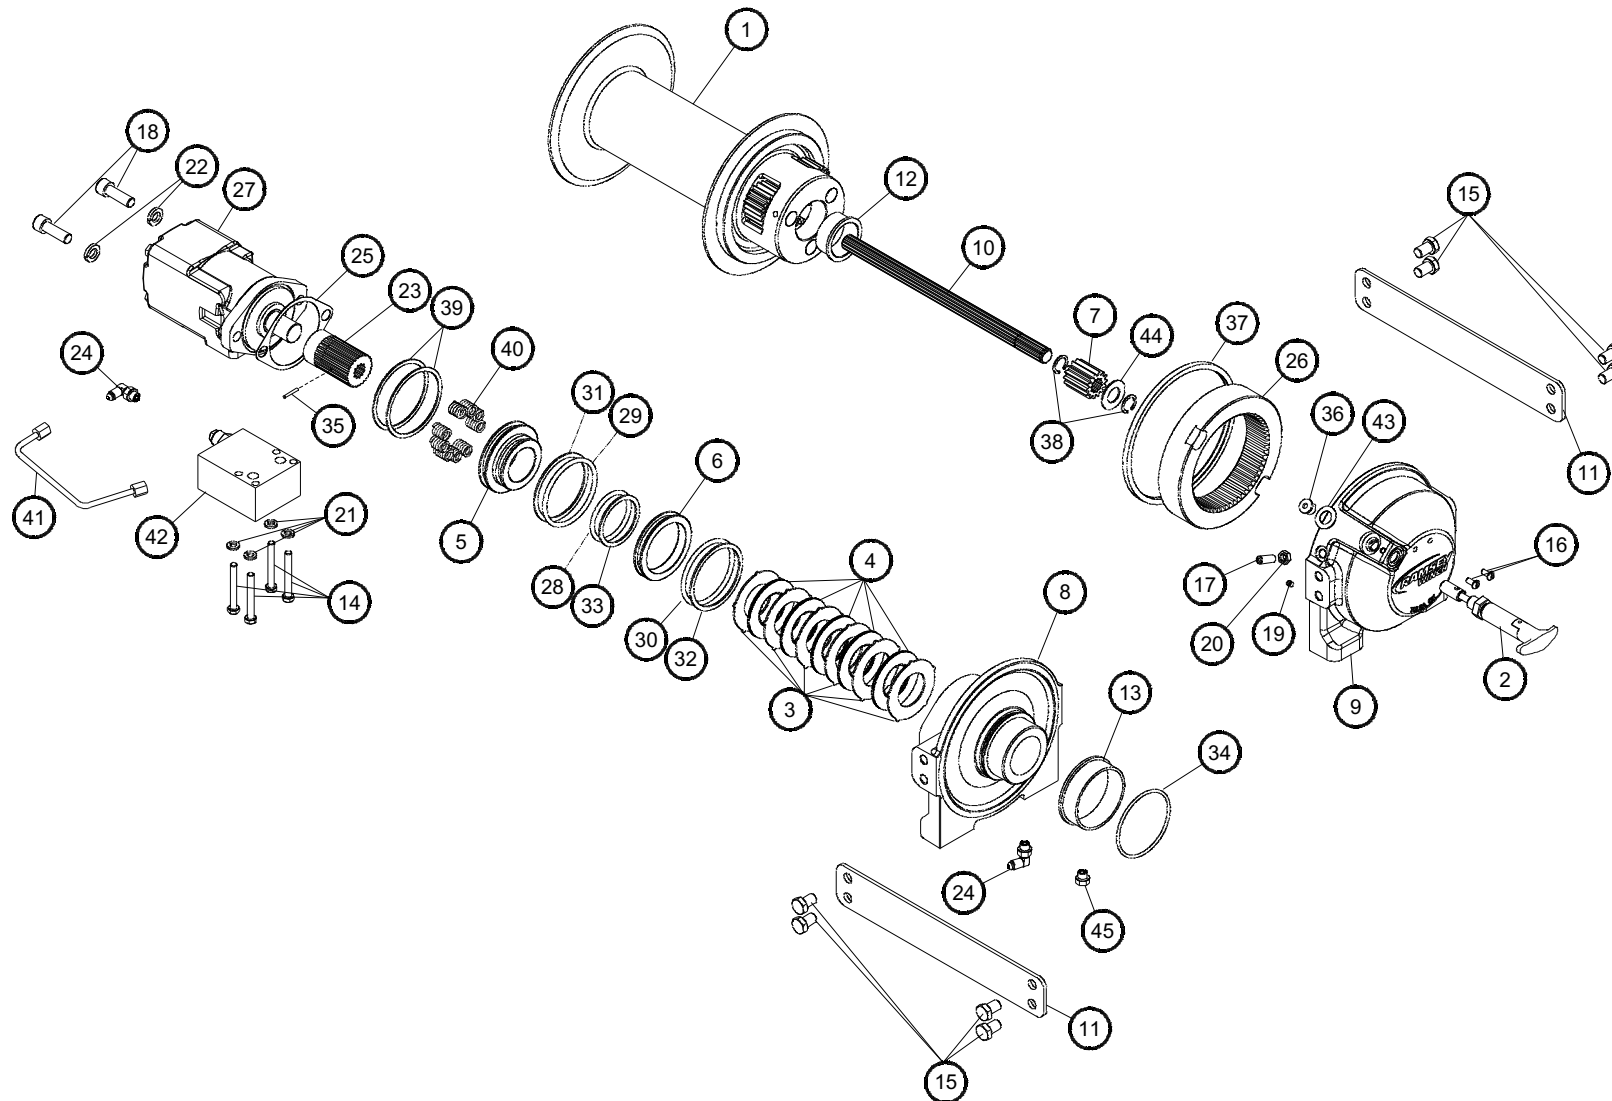

# Ramsey HD-P 8000 manueller Freilauf

## Ramsey HD-P 8000 manual clutch

ProLux

## Ramsey HD-P 8000 manual clutch

Item No.	Quantity	Part No.	Description	Item No.	Quantity	Part No.	Description
1	1	234205	DRUM ASSY STD	23	1	431019	COUPLING-MOTOR
	1	234204	DRUM ASSY "Y"	24	2	432018	FITTING
2	1	276048	SHIFTER ASSY	25	1	442223	GASKET-MOTOR FLANGE
3	6	330011	STATOR-BRAKE	26	1	444084	GEAR-RING
4	5	330012	DISC-BRAKE	27	1	458074	MOTOR-HYD.
5	1	330013	PISTON-BRAKE	28	1	462067	O-RING PISTON-SM.
6	1	330014	PISTON-BACKUP BRAKE	29	1	462068	O-RING PISTON-LG.
7	1	334174	GEAR-OUTPUT, SUN	30	1	462069	O-RING BACKUP PISTON
8	1	338358	END BEARING-MOTOR	31	1	462070	RING-BACKUP PISTON-LG
9	1	338359	END BEARING-GEAR HOUSING	32	1	462071	RING-BACKUP BACKUP PISTON
10	1	357177	SHAFT-INPUT STD DRUM	33	1	462072	RING-BACKUP PISTON-SM
	1	357176	SHAFT-INPUT "Y" DRUM	34	1	462073	O-RING
11	2	395427	PLATE-TIE STD DRUM	35	1	470033	SPIROL PIN
	2	395426	PLATE-TIE "Y" DRUM	36	1	472052	PLUG
12	1	412085	BUSHING-DRUM	37	1	486080	SEAL
13	1	412109	BUSHING-DRUM, MOTOR END	38	2	490003	SNAP RING
14	4	414159	CAPSCREW-5/16-18UNC X 2 1/2", HEX HEAD, ZINC, GR5	39	2	490049	RING-INTERNAL RETAINING
15	8	414581	CAPSCREW-1/2-13NC X 3/4", HEX HEAD, ZINC, GR5	40	9	494124	SPRING-BRAKE
16	2	414854	SCREW-1/4-20NC X 1/2", ROUND HEAD, SLOTTED, ZINC	41	1	509132	TUBE-BRAKE RELEASE (PORTS DOWN)
17	1	414926	SETSCREW-3/8-16NC X 1", SOCKET HEAD, NYLON	42	1	509131	TUBE-BRAKE RELEASE (PORTS UP)
18	2	414952	CAPSCREW-1/2-13NC X 1 1/2", SOCKET HEAD, ZINC	43	1	516041	VALVE-MOTOR CONTROL (A ROTATION)
19	1	416016	SETSCREW-1/4-20NC X 1/4", HEX SOCKET HEAD CUP	44	1	516042	VALVE-MOTOR CONTROL (B ROTATION)
20	1	418036	NUT-3/8-16 NC, HEX JAM, ZINC	45	1	518037	THRUST WASHER
21	4	418163	LOCKWASHER-5/16 MED SECT, ZINC			518047	THRUST WASHER
22	2	418218	LOCKWASHER-1/2 ID MED SECT, ZINC			456038	BREATHER VENT