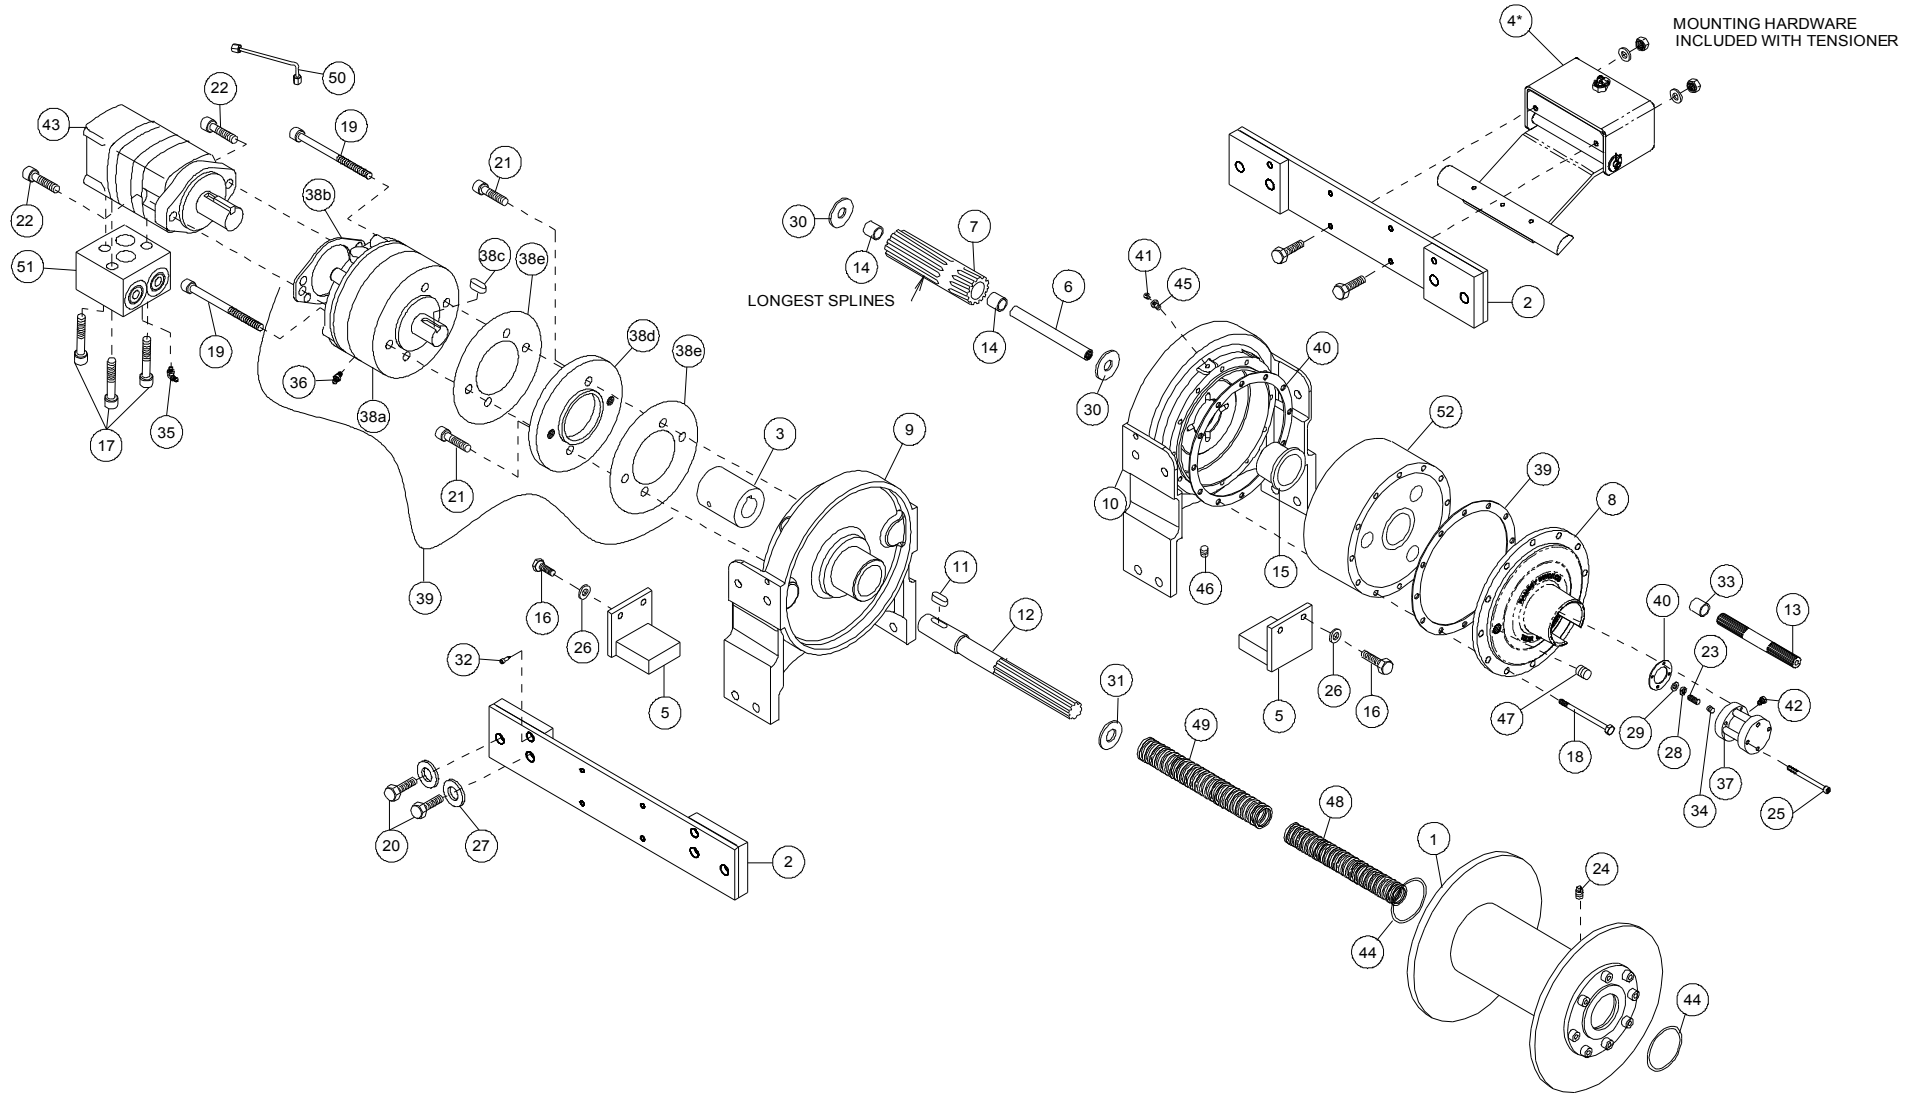

Ramsey RPH 50000 2 Gang Ramsey RPH 50000 2-speed

Ramsey RPH 50000 2 Gang

Ramsey RPH 50000 2-speed

ITEM	QTY.	PART #	DESCRIPTION	ITEM	QTY.	PART #	DESCRIPTION
1	1	234202	DRUM ASSEMBLY	30	2	418460	WASHER – CLUTCH
2	2	243050	TIE BAR	31	1	418440	WASHER – SPRING, 1-3/4 OD
3	1	299733	BRAKE COUPLING ASSEMBLY	32	4	418453	SHOULDER BOLT
4	1	299743	TENSIONER ASSEMBLY (* See following page)	33	1	426044	SPACER – CLUTCH
5	2	312570	DRUM GUARD	34	1	426045	INSERT
6	1	324283	COUPLING – SHAFT	35	1	432018	FITTING – HYD. 7/16-20 90° ELBOW
7	1	324295	COUPLING – OUTPUT	36	1	432023	FITTING – 7/16-20 STRAIGHT
8	1	328158	COVER – GEAR HOUSING	37	1	433017	AIR CYLINDER
9	1	338340	END BEARING – MOTOR	38	1	438037	BRAKE ASSEMBLY:
10	1	338341	END BEARING – GEAR	a	1		BRAKE
11	1	342081	KEY – RD. END	b	1		MOTOR GASKET
12	1	357492	SHAFT – INPUT	c	1		BRAKE SHAFT KEY
13	1	358064	SHAFT – SHIFTER	d	1		ADAPTER PLATE
14	2	402117	BEARING	e	2		ADAPTER PLATE GASKET
15	1	412086	BUSHING – THRUST	39	2	442210	GASKET – GEAR BOX
16	4	414321	CAPSCREW-3/8-16NC X 1 LG, HXHD, GR5 BLK	40	1	442217	GASKET – AIR CYLINDER
17	4	414400	CAPSCREW 3/8-24NF X 4 LG. HX HD	41	1	456008	RELIEF FITTING
18	12	414557	CAPSCREW 1/2-13NC X 6 LG. HX HD GR 5	42	1	456038	BREATHER VENT
19	2	414595	CAPSCREW 1/2-13NC X 3 1/2 LG HX HD GR8	43	1	458126	MOTOR – HYDRAULIC
20	8	414788	CAPSCREW 7/8-9NC X 2-1/2 LG. HX HD	44	2	462040	QUAD. RING
21	2	414947	CAPSCREW 1/2-13 NC X 1 LG. SOC HD	45	1	468004	REDUCER
22	2	414948	CAPSCREW 1/2-13 NC X 1-1/4 LG. SOC HD	46	1	468019	PIPE PLUG
23	1	416051	SETSCREW 5/16-24NF X 1 LG. SOC HD	47	1	468040	PIPE PLUG
24	1	416072	SETSCREW 1/2-13NC X 3/4 LG. HX SOC HD	48	1	494106	SPRING
25	4	416211	CAPSCREW #10-24 NC X 3.25 HX SOC HD	49	1	494114	SPRING – CLUTCH, OUTER
26	4	418176	LOCKWASHER 3/8 MED. SECT	50	1	509125	TUBE ASSEMBLY
27	8	418261	LOCKWASHER 7/8 MED. SECT	51	1	516025	VALVE – CONTROL
28	1	418429	WASHER - THRUST	52	1	530123	GEAR BOX
29	1	418430	NUT – 5/16-24 NF X 1/8 THK, LOCK				