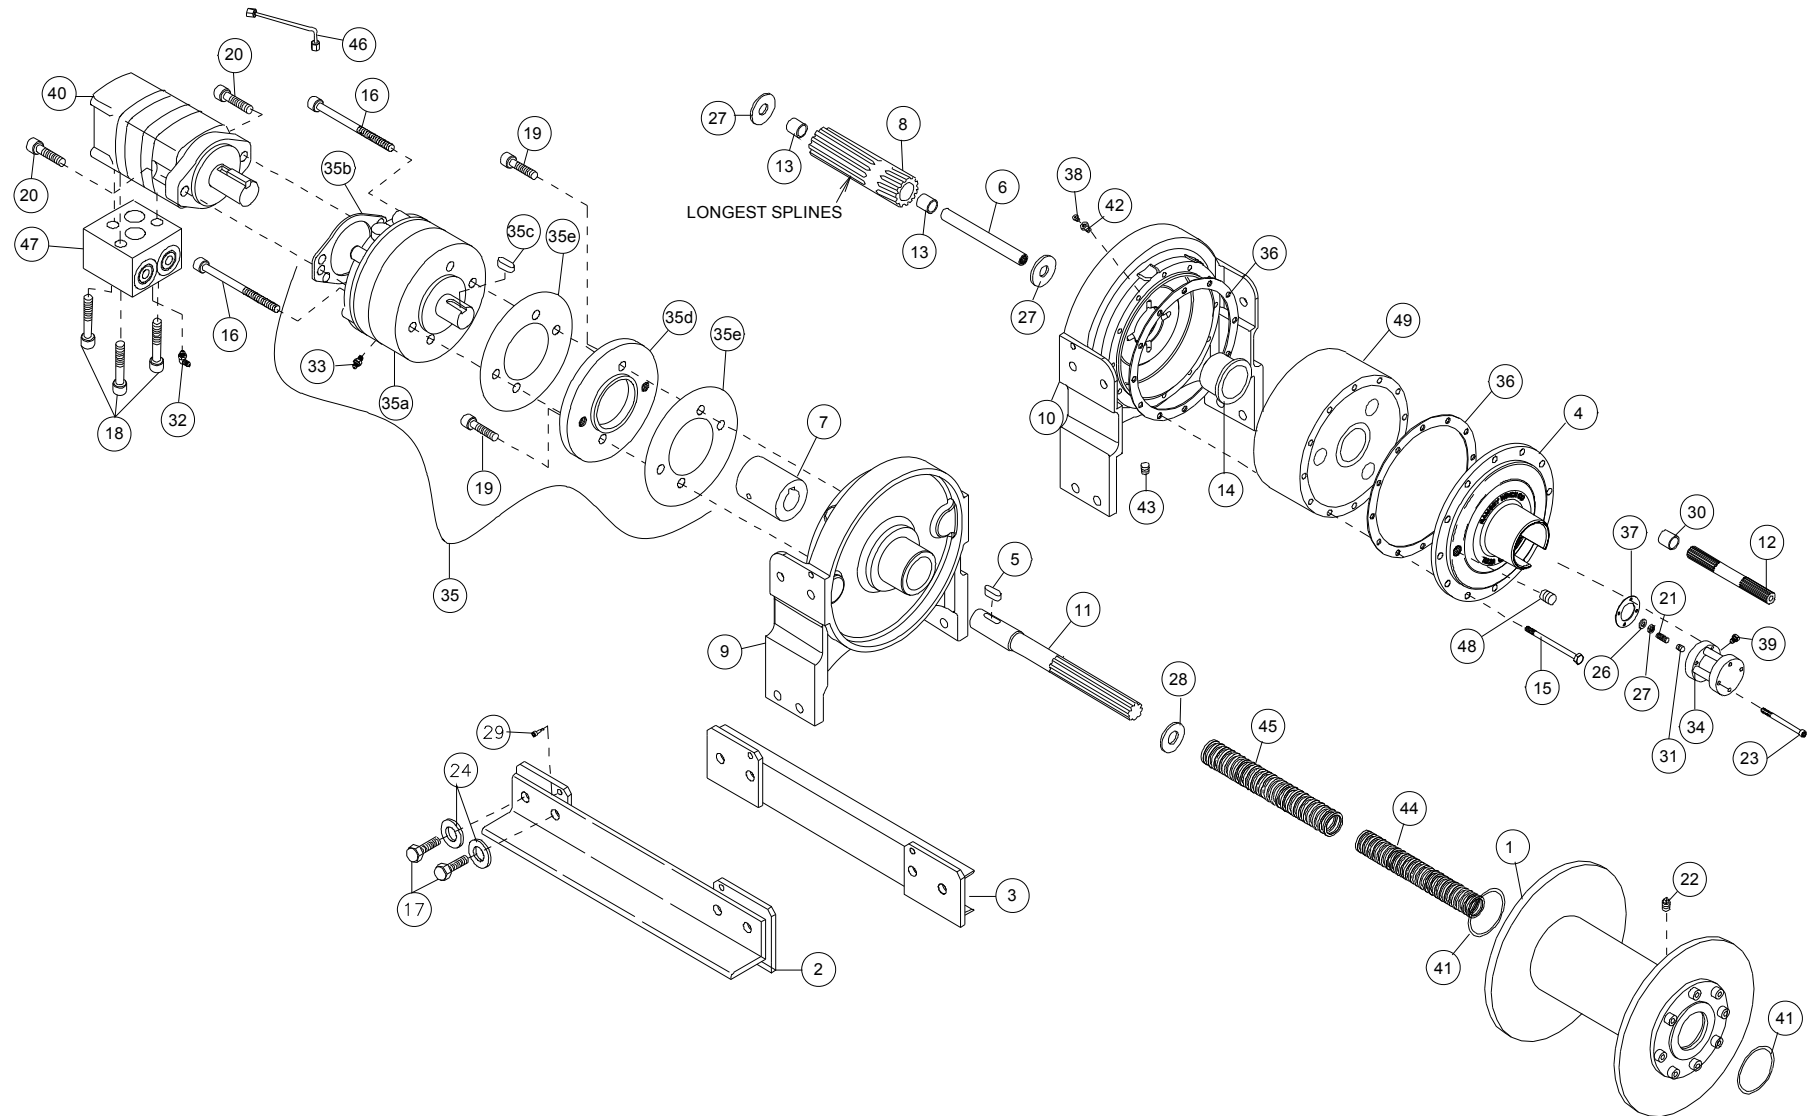

Ramsey RPH 50000 1 Gang

Ramsey RPH 50000 1-speed

Ramsey RPH 50000 1 Gang

Ramsey RPH 50000 1-speed

ITEM	QTY.	PART #	DESCRIPTION	ITEM	QTY.	PART #	DESCRIPTION
1	1	234156	DRUM ASSEMBLY	27	2	418460	WASHER – CLUTCH, 2-1/4 x .938 ID
2	1	243037	TIE BAR	28	1	418440	WASHER – SPRING, 1-3/4 OD
3	1	243038	TIE BAR	29	4	418453	SHOULDER BOLT
4	1	328158	GEAR BOX COVER	30	1	426044	SPACER – CLUTCH
5	1	342081	KEY – RD. END	31	1	426045	INSERT
6	1	324283	COUPLING – SHAFT	32	1	432018	FITTING – HYD. 7/16-20 90° ELBOW
7	1	299733	COUPLING – BRAKE	33	1	432023	FITTING – 7/16-20 STRAIGHT
8	1	324295	COUPLING – OUTPUT	34	1	433017	AIR CYLINDER
9	1	338340	END BEARING – MOTOR	35	1	438037	BRAKE ASSEMBLY:
10	1	338341	END BEARING – GEAR	a	1		BRAKE
11	1	357492	SHAFT – INPUT	b	1		MOTOR GASKET
12	1	358064	SHAFT – SHIFTER	c	1		BRAKE SHAFT KEY
13	2	402117	BEARING	d	1		ADAPTER PLATE
14	1	412086	BUSHING – THRUST	e	2		ADAPTER PLATE GASKET
15	12	414557	CAPSCREW 1/2-13NC X 6 LG. HX HD GR 5	36	2	442210	GASKET – GEAR BOX
16	2	414595	CAPSCREW 1/2-13NC X 3 1/2 LG HX HD GR 8	37	1	442217	GASKET – AIR CYLINDER
17	8	414784	CAPSCREW 7/8-9NC X 2 LG. HX HD GR 5	38	1	456008	RELIEF FITTING
18	3	414935	CAPSCREW 3/8-16NC X 2-1/2 LG. HX SOC HD	39	1	456038	BREATHER VENT
19	2	414947	CAPSCREW 1/2-13 NC X 1LG. SOC HD	40	1	458076	MOTOR – HYDRAULIC (W/KEY INCLUDED)
20	2	414948	CAPSCREW 1/2-13 NC X 1-1/4 LG. SOC HD	41	2	462040	QUAD. RING
21	1	416051	SETSCREW 5/16-24NF X 1 LG. SOC HD	42	1	468004	REDUCER
22	1	416072	SETSCREW 1/2-13NC X 3/4 LG. HX SOC HD	43	1	468019	PIPE PLUG
23	4	416211	CAPSCREW #10-24 NC X 3.25 HX SOC HD	44	1	494106	SPRING
24	8	418261	LOCKWASHER 7/8 MED. SECT	45	1	494114	SPRING – CLUTCH, OUTER
25	1	418429	WASHER - THRUST	46	1	509124	TUBE ASSEMBLY
26	1	418430	NUT – 5/16-24 NF X 1/8 THK, LOCK	47	1	516014	VALVE – CONTROL
				48	1	468040	PIPE PLUG
				49	1	530172	GEAR BOX