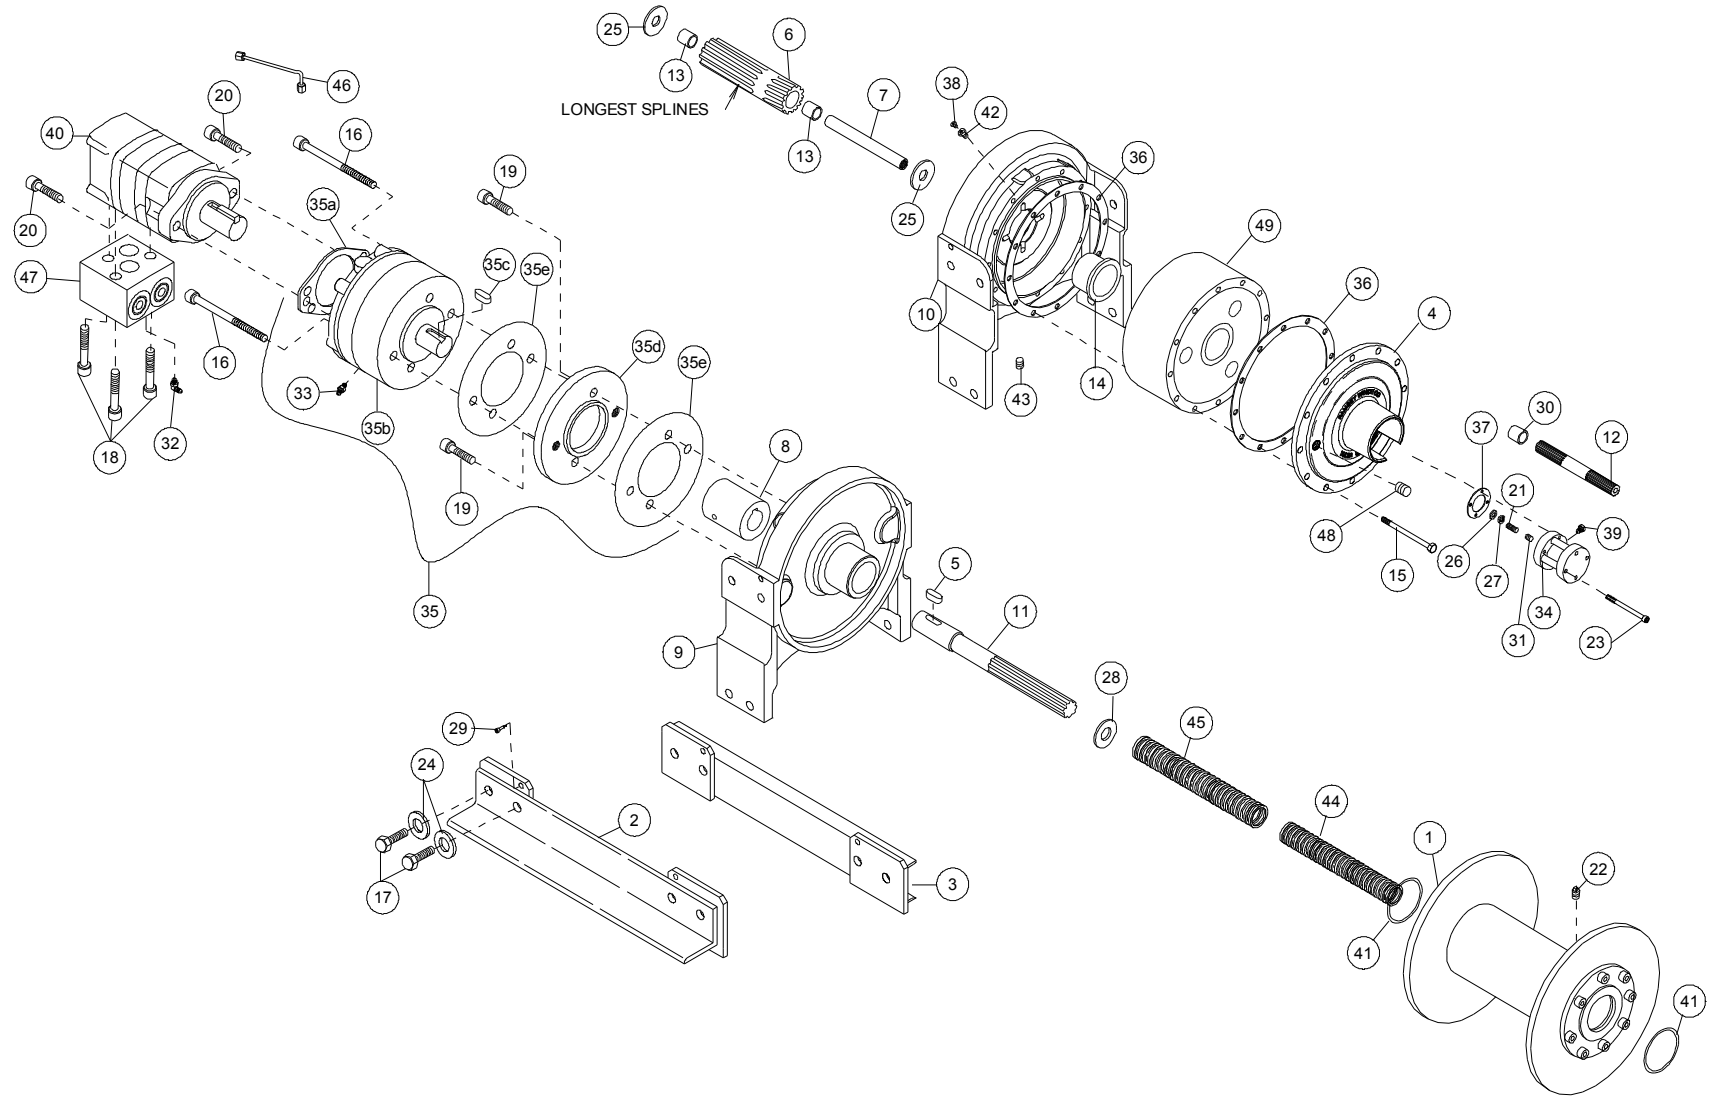

Ramsey RPH 45000

ProLux

Ramsey RPH 45000

ITEM	QTY.	PART #	DESCRIPTION	ITEM	QTY.	PART #	DESCRIPTION
1	1	234156	DRUM ASSEMBLY	27	1	418430	NUT – 5/16-24NF X 1/8 THK, LOCK
2	1	243037	TIE BAR	28	1	418440	WASHER – SPRING, 1-3/4 OD
3	1	243038	TIE BAR	29	4	418453	SHOULDER BOLT
4	1	328158	GEAR BOX COVER	30	1	426044	SPACER – CLUTCH
5	1	342081	KEY – RD. END	31	1	426045	INSERT
6	1	324282	COUPLING – OUTPUT	32	1	432018	FITTING – HYD. 7/16-20 90° ELBOW
7	1	324283	COUPLING – SHAFT	33	1	432023	FITTING – 7/16-20 STRAIGHT
8	1	324284	COUPLING – BRAKE	34	1	433013	AIR CYLINDER
9	1	338340	END BEARING – MOTOR	35	1	438037	BRAKE ASSEMBLY:
10	1	338341	END BEARING – GEAR	a	1		MOTOR GASKET
11	1	357492	SHAFT – INPUT	b	1		BRAKE
12	1	358064	SHAFT – SHIFTER	c	1		BRAKE SHAFT KEY
13	2	402117	BEARING	d	1		ADAPTER PLATE
14	1	412086	BUSHING – THRUST	e	2		ADAPTER PLATE GASKET
15	12	414557	CAPSCREW 1/2-13NC X 6 LG. HX HD GR 5	36	2	442210	GASKET – GEAR BOX
16	2	414595	CAPSCREW 1/2-12NC X 3 1/2 LG. HX HD GR 8 BLK	37	1	442217	GASKET – AIR CYLINDER
17	8	414784	CAPSCREW 7/8-9NC X 2 LG. HX HD GR 5	38	1	456008	RELIEF FITTING
18	3	414935	CAPSCREW 3/8-16NC X 2-1/2 LG. HX SOC HD	39	1	456038	BREATHER VENT
19	2	414947	CAPSCREW 1/2-13 NC X 1LG. SOC HD	40	1	458076	MOTOR – HYDRAULIC (W/KEY INCLUDED)
20	2	414948	CAPSCREW 1/2-13 NC X 1-1/4 LG. SOC HD	41	2	462040	QUAD. RING
21	1	416051	SETSCREW 5/16-24NF X 1 LG. SOC HD	42	1	468004	REDUCER
22	1	416072	SETSCREW 1/2-13NC X 3/4 LG. HX SOC HD	43	1	468019	PIPE PLUG
23	4	416211	CAPSCREW #10-24 NC X 3.25 HX SOC HD	44	1	494106	SPRING
24	8	418261	LOCKWASHER 7/8 MED. SECT	45	1	494114	SPRING – CLUTCH, OUTER
25	2	418460	WASHER – CLUTCH, 2-3/8 OD	46	1	509124	TUBE ASSEMBLY
26	1	418429	WASHER – THRUST	47	1	516011	VALVE – CONTROL
				48	1	468040	PIPE PLUG
				49	1	530123	GEAR BOX