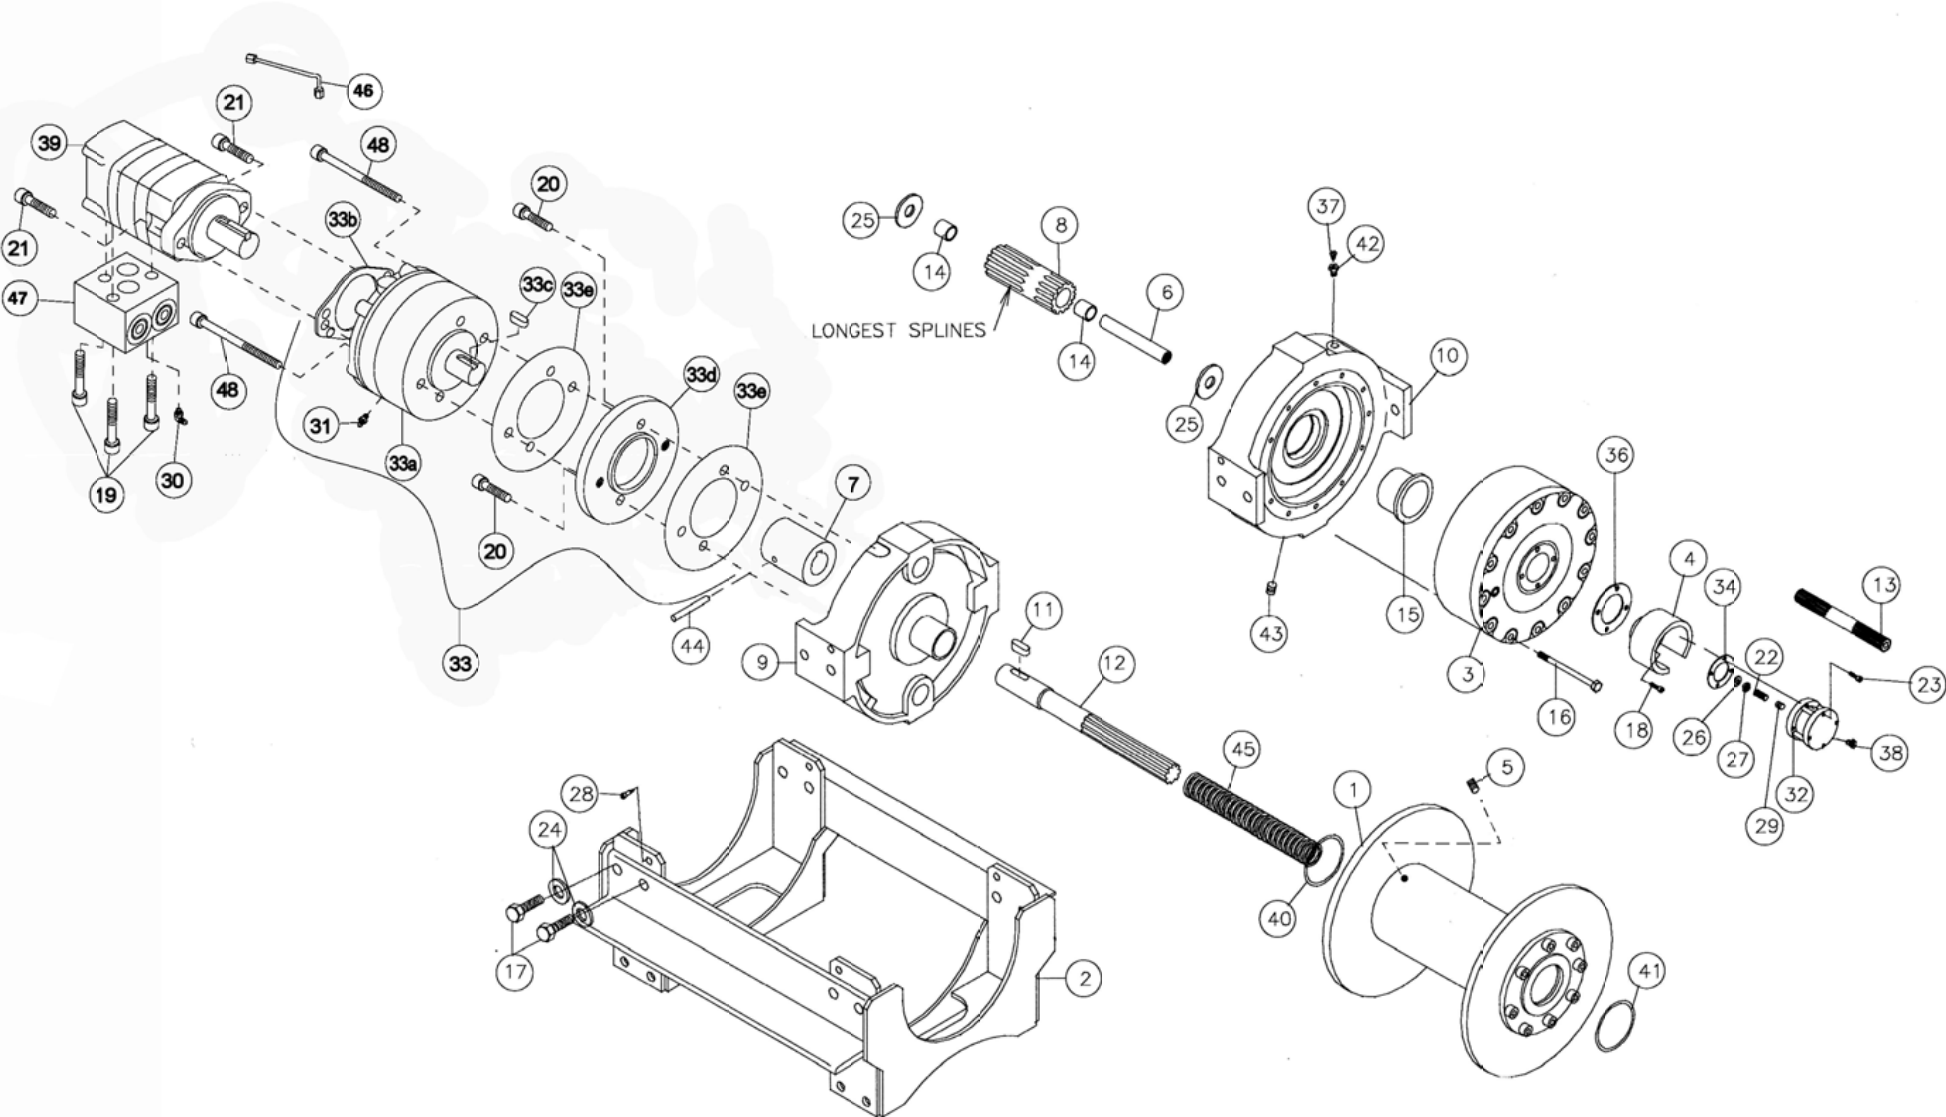

Ramsey RPH 30000

Ramsey RPH 30000

Item No.	Qty.	Part No.	Description	Item No.	Qty.	Part No.	Description
1	1	234167	DRUM ASSEMBLY	29	1	426045	INSERT
2	1	242156	UPRIGHT MOUNTING FRAME	30	1	432018	FITTING-HYD 7/16-20 90° ELBOX
3	1	296433	GEAR BOX	31	1	432023	FITTING 7/16-20 STRAIGHT UNION
4	1	300069	ADAPTER-AIR CYLINDER	32	1	433014	AIR CYLINDER
5	1	416059	SETSCREW - 3/8-16NC X 1/2 LG CUT POINT	33	1	438037	BRAKE ASSEMBLY
6	1	324286	COUPLING-SHAFT	33a	1		BRAKE
7	1	324287	COUPLING-BRAKE	33b	1		MOTOR GASKET*
8	1	324288	COUPLING-OUTPUT	33c	1		BRAKE SHAFT KEY
9	1	338292	END BEARING-MOTOR	33d	1		ADAPTER PLATE
10	1	338293	END BEARING-GEAR	33e	2		ADAPTER PLATE GASKET*
11	1	342081	KEY	34	1	442217*	GASKET-AIR CYLINDER
12	1	357493	SHAFT-INPUT				
13	1	358065	SHIFTER SHAFT	36	1	442216*	GASKET-ADAPTER
14	2	402119	BEARING	37	1	456008	RELIEF FITTING
15	1	412086	BUSHING-THRUST	38	1	456038	BREATHER VENT
16	12	414272	CAPSCREW 3/8-16NC X 5-1/2 LG HX HD GR5	39	1	458076	MOTOR-HYD.
17	8	414777	CAPSCREW 3/4-10NC X 1-3/4 LG HX HD GR5	40	1	462013*	QUAD RING
18	4	414864	CAPSCREW 5/16-18NC X 2-3/4 LG HX SOC HD	41	1	462050*	QUAD RING
19	3	414935	CAPSCREW 3/8-16NC X 2-1/2 LG HX SOC HD	42	1	468004	REDUCER
20	2	414947	CAPSCREW 1/2-13NC X 1 LG SOC HD	43	1	468019	PIPE PLUG
21	2	414948	CAPSCREW 1/2-13NC X 1-1/4 LG SOC HD	44	1	470089	PIN
22	1	416051	SETSCREW - 5/16-24NC X 1 LG SOC HD	45	1	494108	SPRING
23	4	416233	SETSCREW - #10-24NC X 2-1/2 LG HX SOC	46	1	509020	TUBE ASSEMBLY
24	8	418249	LOCKWASHER 3/4 MED SECT.	47	1	516011	VALVE-CONTROL
25	2	418462	THRUST WASHER	48	2	414595	CAPSCREW - 1/2-13NC X 3 1/2 HD HD GR8
26	1	418432	THRUST WASHER				
27	1	418433	NUT - 5/16-24NC X 3/16 THK LOCK				
28	4	418453	SHOULDER BOLT				