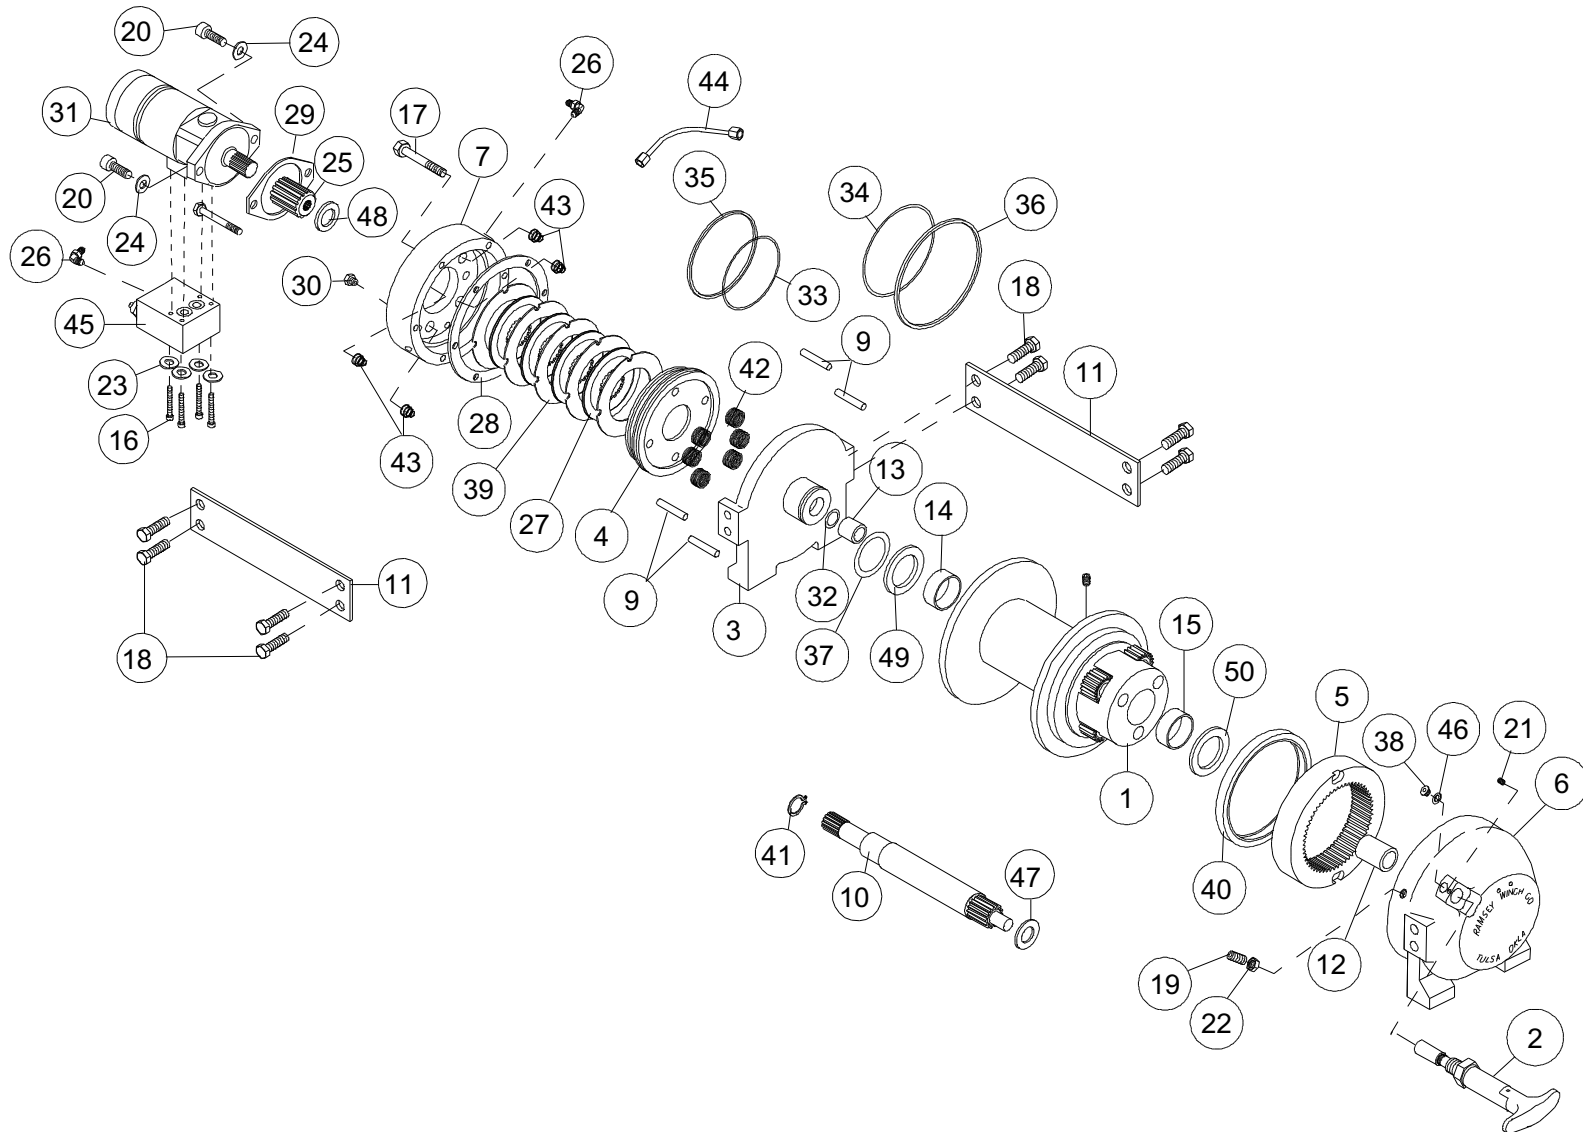

Ramsey RPH 15000 manueller Freilauf

Ramsey RPH 15000 manual clutch

Ramsey RPH 15000 manueller Freilauf

Ramsey RPH 15000 manual clutch

ITEM	QTY.	PART NO.	DESCRIPTION	ITEM	QTY.	PART NO.	DESCRIPTION
1	1	234173	STD. DRUM ASSY.	25	1	431015	COUPLING - BRAKE
	1	234200	SHORT DRUM ASSY.	26	2	432018	FITTING - 7/16 ELBOW
2	1	276052	SHIFTER ASSY. - MANUAL	27	4	438022	DISC - BRAKE
3	1	338345	END BEARING - MOTOR	28	1	442220	GASKET - BRAKE
4	1	306042	PISTON - BRAKE	29	1	442223	GASKET - MOTOR
5	1	334177	GEAR-RING	30	1	456038	FITTING - VENT
6	1	338297	HOUSING - GEAR, END BEARING	31	1	458090	MOTOR-HYDRAULIC
7	1	338302	HOUSING - BRAKE	32	1	462056	O-RING
				33	1	462057	O-RING
9	4	346045	PIN - BRAKE	34	1	462058	O-RING
10	1	357518	SHAFT - INPUT (STD. DRUM)	35	1	462059	O-RING
	1	357521	SHAFT - INPUT (SHORT DRUM)	36	1	462060	O-RING
11	2	395236	TIE PLATE (STD. DRUM)	37	1	462061	O-RING (DRUM)
	2	474224	TIE PLATE (SHORT DRUM)	38	1	472052	PLUG
12	1	402120	BEARING	39	5	474111	PLATE SEPARATOR
13	1	402121	BEARING - MOTOR END BEARING	40	1	486081	SEAL-GEAR HSG.
14	1	412095	BUSHING - DRUM (MTR. END)	41	1	490037	SNAP RING
15	1	412096	BUSHING - DRUM (G.HSG. END)	42	6	494110	SPRING - BRAKE
16	4	414159	CAPSCREW - 5/16-18 X 1-1/2 LG HX HD GR5 Z/P	43	4	494112	SPRING
17	6	414303	CAPSCREW - 3/8-16NC X 2-1/2 LG. HX HD GR5 PLTD	44	1	509009	TUBE ASSEMBLY
18	8	414664	CAPSCREW - 5/8-11NC X 1 LG. HX. HD., GR. 5	45	1	516013	VALVE - MOTOR CONTROL
19	1	414926	SETSCREW - 3/8-16NC X 1 LG., SOCKET, NYLON	46	1	518037	THRUST WASHER
20	2	414948	CAPSCREW - 1/2-13NC X 1-1/4 LG., HX. SOC. HD.	47	1	518047	THRUST WASHER
21	1	416016	SETSCREW - 1/4-20NC X 1/4 LG., HX. SOC. HD.	48	1	518052	THRUST WASHER
22	1	418036	NUT 3/8 - 16NC HEX. JAM	49	1	518053	THRUST WASHER (MTR. END)
23	4	418063	LOCKWASHER - 5/16 MED SECT Z/P	50	1	518054	THRUST WASHER (G. HSG. END)
24	2	418218	LOCKWASHER - 1/2 ID MED. SECT.				