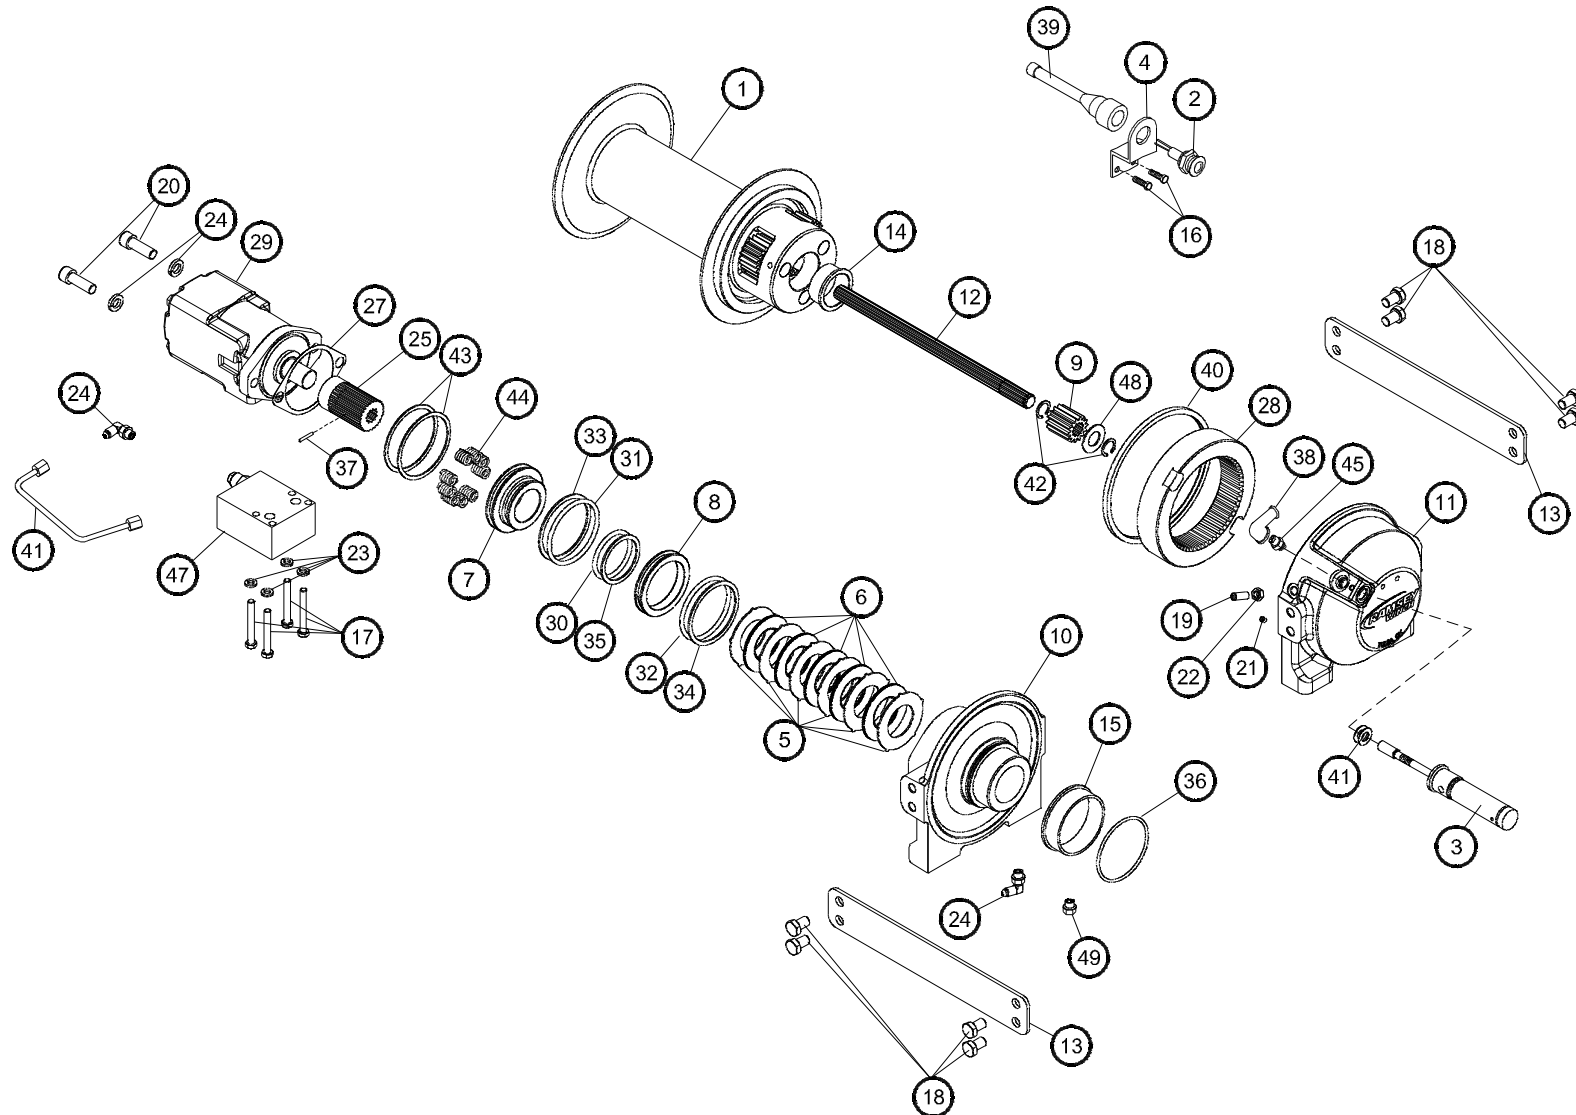

Ramsey HD-P 8000 pneumatischer Freilauf

Ramsey HD-P 8000 air clutch

Ramsey HD-P 8000 pneumatischer Freilauf

Ramsey HD-P 8000 air clutch

Item No.	Quantity	Part No.	Description	Item No.	Quantity	Part No.	Description
1	1	234205	DRUM ASSY STD	25	1	431019	COUPLING-MOTOR
	1	234204	DRUM ASSY "Y"	26	2	432018	FITTING
2	1	236020	LIGHT ASSY	27	1	442223	GASKET-MOTOR FLANGE
3	1	276058	SHIFTER ASSY	28	1	444084	GEAR-RING
4	1	312529	BRACKET - LIGHT ASSY	29	1	458074	MOTOR-HYD.
5	6	330011	STATOR-BRAKE	30	1	462067	O-RING PISTON-SM.
6	5	330012	DISC-BRAKE	31	1	462068	O-RING PISTON-LG
7	1	330013	PISTON-BRAKE	32	1	462069	O-RING BACKUP PISTON
8	1	330014	PISTON-BACKUP BRAKE	33	1	462070	RING-BACKUP PISTON-LG
9	1	334174	GEAR-OUTPUT, SUN	34	1	462071	RING-BACKUP BACKUP PISTON
10	1	338358	END BEARING-MOTOR	35	1	462072	RING-BACKUP PISTON-SM
11	1	338359	END BEARING-GEAR HOUSING	36	1	462073	O-RING
12	1	357177	SHAFT-INPUT STD DRUM	37	1	470033	SPIROL PIN
	1	357176	SHAFT-INPUT "Y" DRUM	38	1	482013	RUBBER BOOT
13	2	395427	PLATE-TIE STD DRUM	39	1	482045	RUBBER BOOT
	2	395426	PLATE-TIE "Y" DRUM	40	1	486080	SEAL
14	1	412085	BUSHING-DRUM	41	2	488007	SHIM
15	1	412109	BUSHING-DRUM, MOTOR END	42	2	490003	SNAP RING
16	2	414036	CAPSCREW-1/4-20NC X 1/2", HEX HEAD, ZINC	43	2	490049	RING-INTERNAL RETAINING
17	4	414159	CAPSCREW-5/16-18UNC X 2 1/2", HEX HEAD, ZINC, GR5	44	9	494124	SPRING-BRAKE
18	8	414581	CAPSCREW-1/2-13NC X 3/4", HEX HEAD, ZINC, GR5	45	1	504021	SWITCH
19	1	414926	SETSCREW-3/8-16NC X 1", SOCKET HEAD, NYLON	46	1	509132	TUBE-BRAKE RELEASE (PORTS DOWN)
20	2	414952	CAPSCREW-1/2-13NC X 1 1/2", SOCKET HEAD, ZINC		1	509131	TUBE-BRAKE RELEASE (PORTS UP)
21	1	416016	SETSCREW-1/4-20NC X 1/4" HEX SOCKET HEAD CUP	47	1	516041	VALVE-MOTOR CONTROL A ROTATION
22	1	418036	NUT-3/8-16 NC, HEX JAM, ZINC		1	516042	VALVE-MOTOR CONTROL B ROTATION
23	4	418163	LOCKWASHER-5/16 MED SECT, ZINC	48	1	518047	THRUST WASHER
24	2	418218	LOCKWASHER-1/2 ID MED SECT, ZINC	49	1	456038	BREATHER VENT