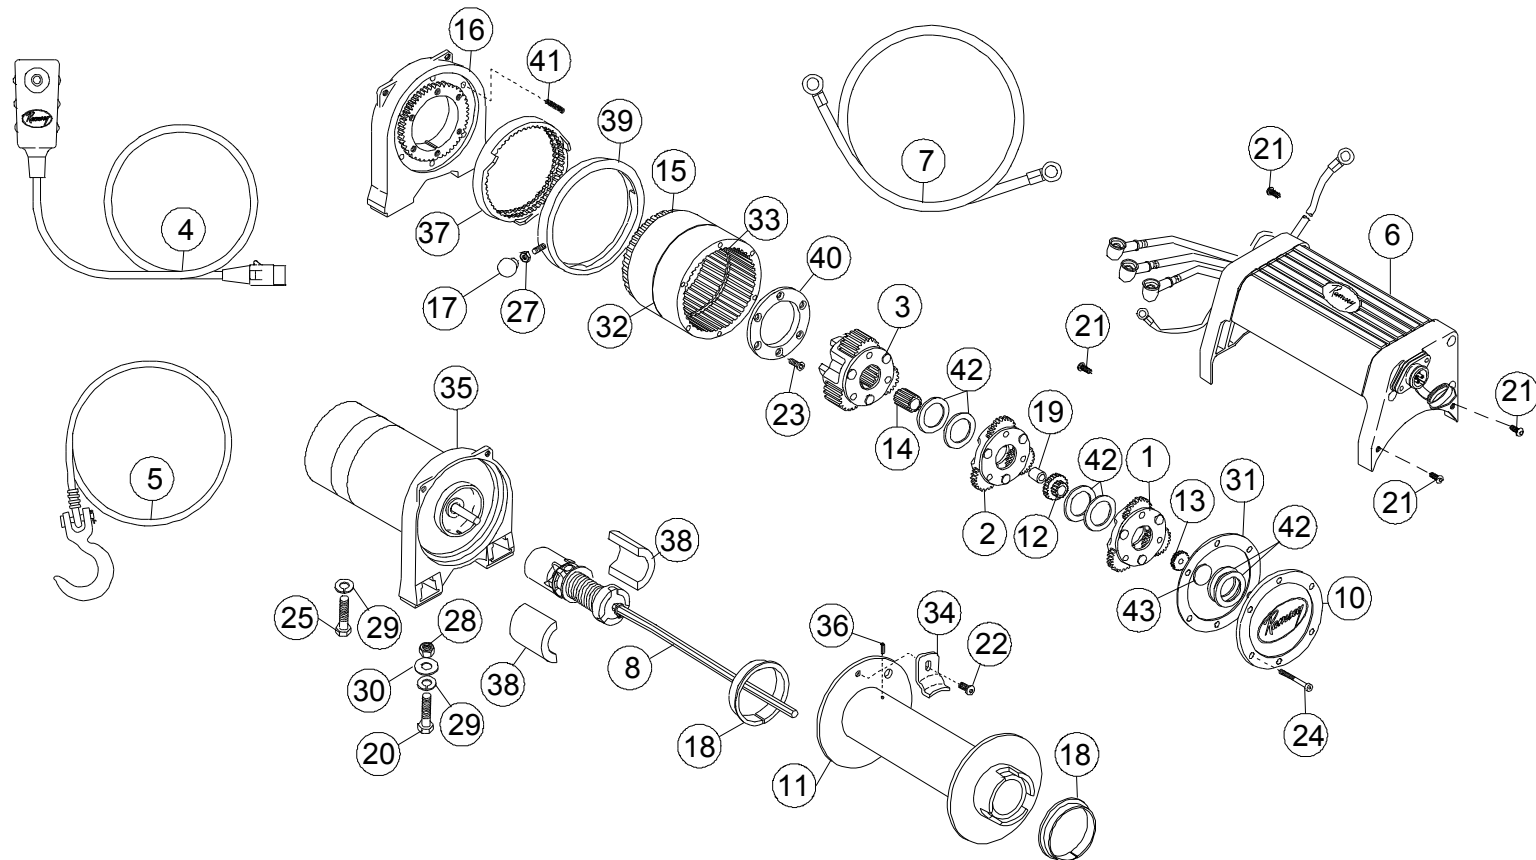

# Platinum 9500

ITEM NO.	QTY.	PART NO.	DESCRIPTION	ITEM NO.	QTY.	PART NO.	DESCRIPTION
1	1	247009	GEAR CARRIER ASS'Y-INPUT	22	1	414830	CAPSCREW 1/4-20NC X 3/8 BUTTON HD
2	1	247022	GEAR CARRIER ASS'Y-INTERMEDIATE	23	6	414861	CAPSCREW 1/4-20NC X 3/4 FL SOC.HD NYLOK
3	1	247023	GEAR CARRIER ASS'Y-OUTPUT	24	6	414868	CAPSCREW 5/16-18NC X 2-1/2 SOC. HD. NYLOK
4	1	251110	SWITCH ASS'Y	25	1	414370	CAPSCREW-3/8-24NF X 1/2 HX.HD.
5	1	251210	CABLE ASS'Y-5/16 DIA. X 105'	26			NOT USED
6	1	278171	SOLENOID ASS'Y.	27	1	418029	NUT 5/16-18NC HEX. JAM PLTD.
7	1	289141	CABLE ASS'Y.-GROUND	28	4	418035	NUT 3/8-16NC HEX. REG.PLTD.
8	1	296181	BRAKE/SHAFT ASS'Y	29	5	418177	LOCKWASHER-3/8 ID MED. SECT. PLTD.
9				30	4	418181	WASHER-FLAT 3/8 ID SAE PLTD.
10	1	328138	COVER-GEAR HOUSING	31	1	442208	GASKET-COVER
11	1	332193	DRUM-CABLE	32	1	442219	GASKET-RING GEAR
12	1	334147	GEAR-INTERMEDIATE SUN	33	1	444077	GEAR-RING, INPUT
13	1	334154	GEAR-INPUT SUN	34	1	448046	CABLE ANCHOR
14	1	334170	GEAR-OUTPUT SUN	35	1	296570	MOTOR - 12 V
15	1	334171	GEAR-RING, OUTPUT	36	1	470053	ROLL PIN 1/8 DIA. X 3/8
16	1	338332	END BEARING-GEAR HOUSING	37	1	477002	LOCKING RING
17	1	452001	KNOB-SHIFTER	38	2	477004	RING-HALF
18	2	412056	BUSHING-DRUM	39	1	477011	CAM RING
19	1	412061	BUSHING-SHAFT	40	1	479007	RETAINER-RING GEAR
20	4	414316	CAPSCREW-3/8-16NC X 1-1/4 HX.HD.	41	6	494077	SPRING
21	4	414823	CAPSCREW 1/4-20NCX3/4 SOC BT HD	42	6	518020	THRUST WASHER
				43	1	518027	THRUST DISC